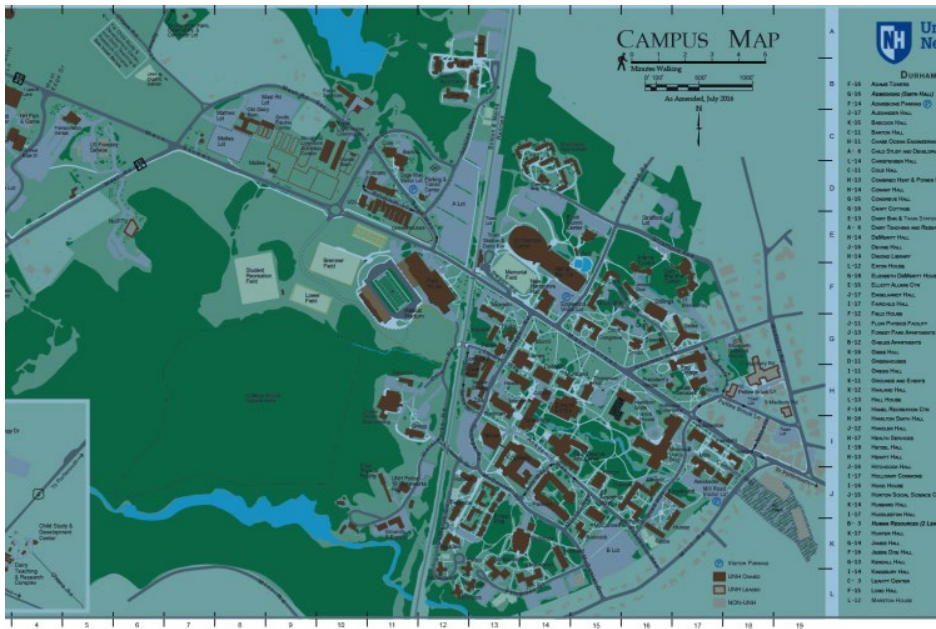

New Campus Maps Available

Friday, June 17, 2016

SUBSCRIBE TO THE UNH TODAY NEWSLETTER

SUBSCRIBE TO UNH TODAY RSS

Updated campus maps are available on the [UNH facilities webpage](#). The 2016-2017 maps include changes to campus features and parking lot names as well as expanded content for downtown Durham and Technology Drive areas.

Parking and transit maps for the coming year will be added in July.

RELATED ARTICLES

December 18, 2020 | THE COLLEGE LETTER

Character Counts

October 7, 2020 | UNH COOPERATIVE EXTENSION

Outdoor Groupies

October 8, 2020 | COLLEGE OF LIBERAL ARTS