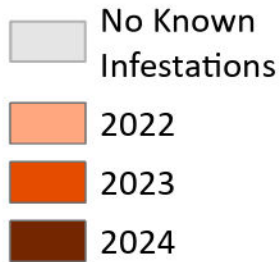

Beech Leaf Disease Detections

Bill Davidson
NH Forest Health Bureau
24 JULY 2024