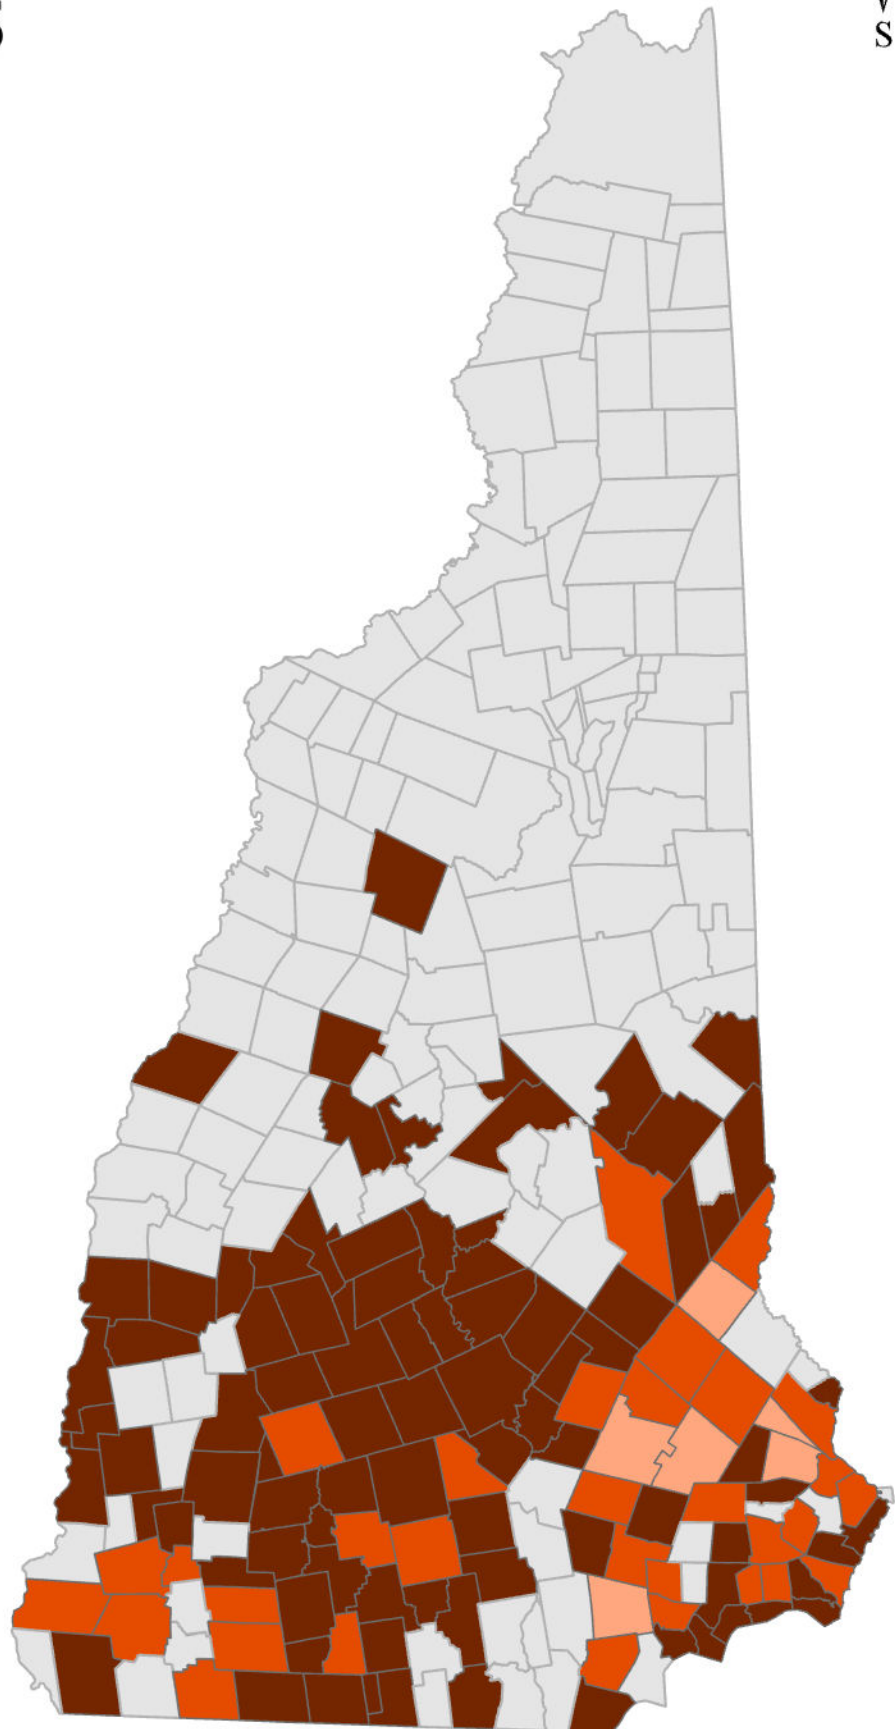

Beech Leaf Disease Detections

Bill Davidson
NH Forest Health Bureau
24 JULY 2024