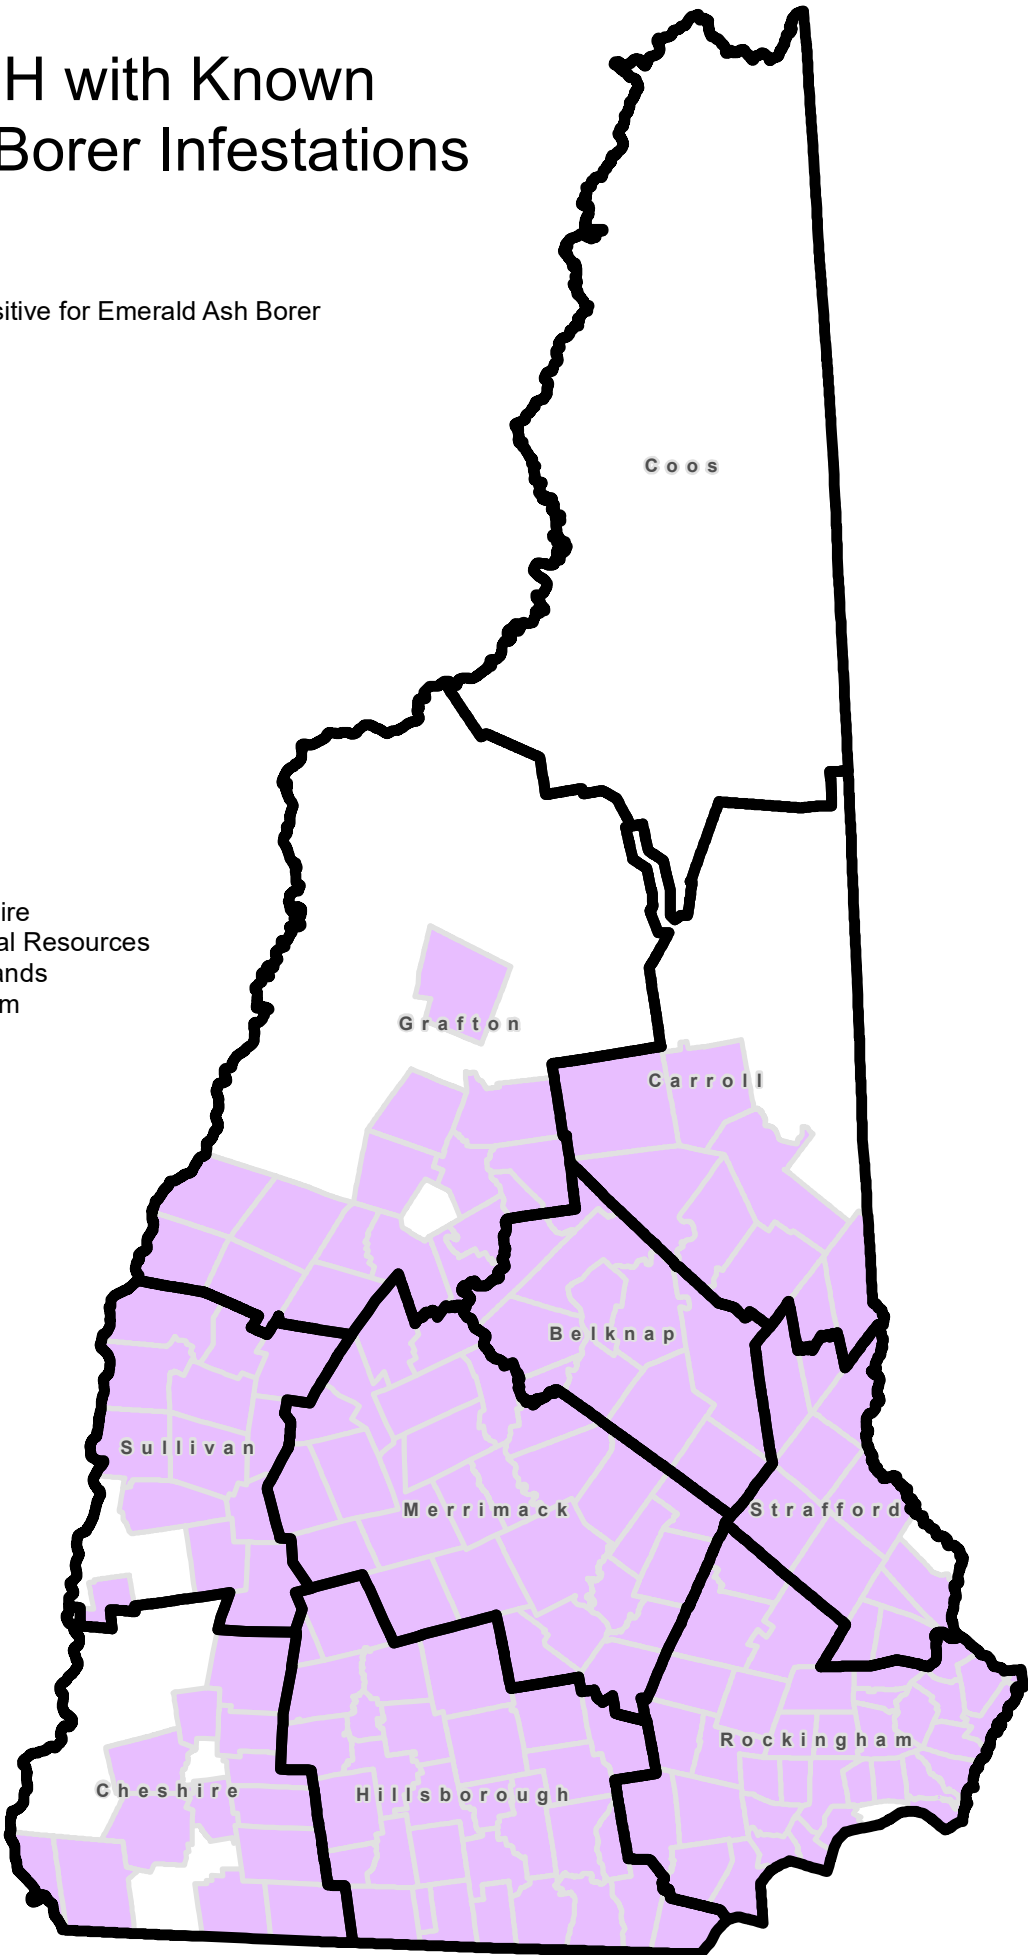

# Towns in NH with Known Emerald Ash Borer Infestations

 Towns Positive for Emerald Ash Borer

State of New Hampshire  
Department of Natural & Cultural Resources  
Division of Forests & Lands  
Forest Health Program