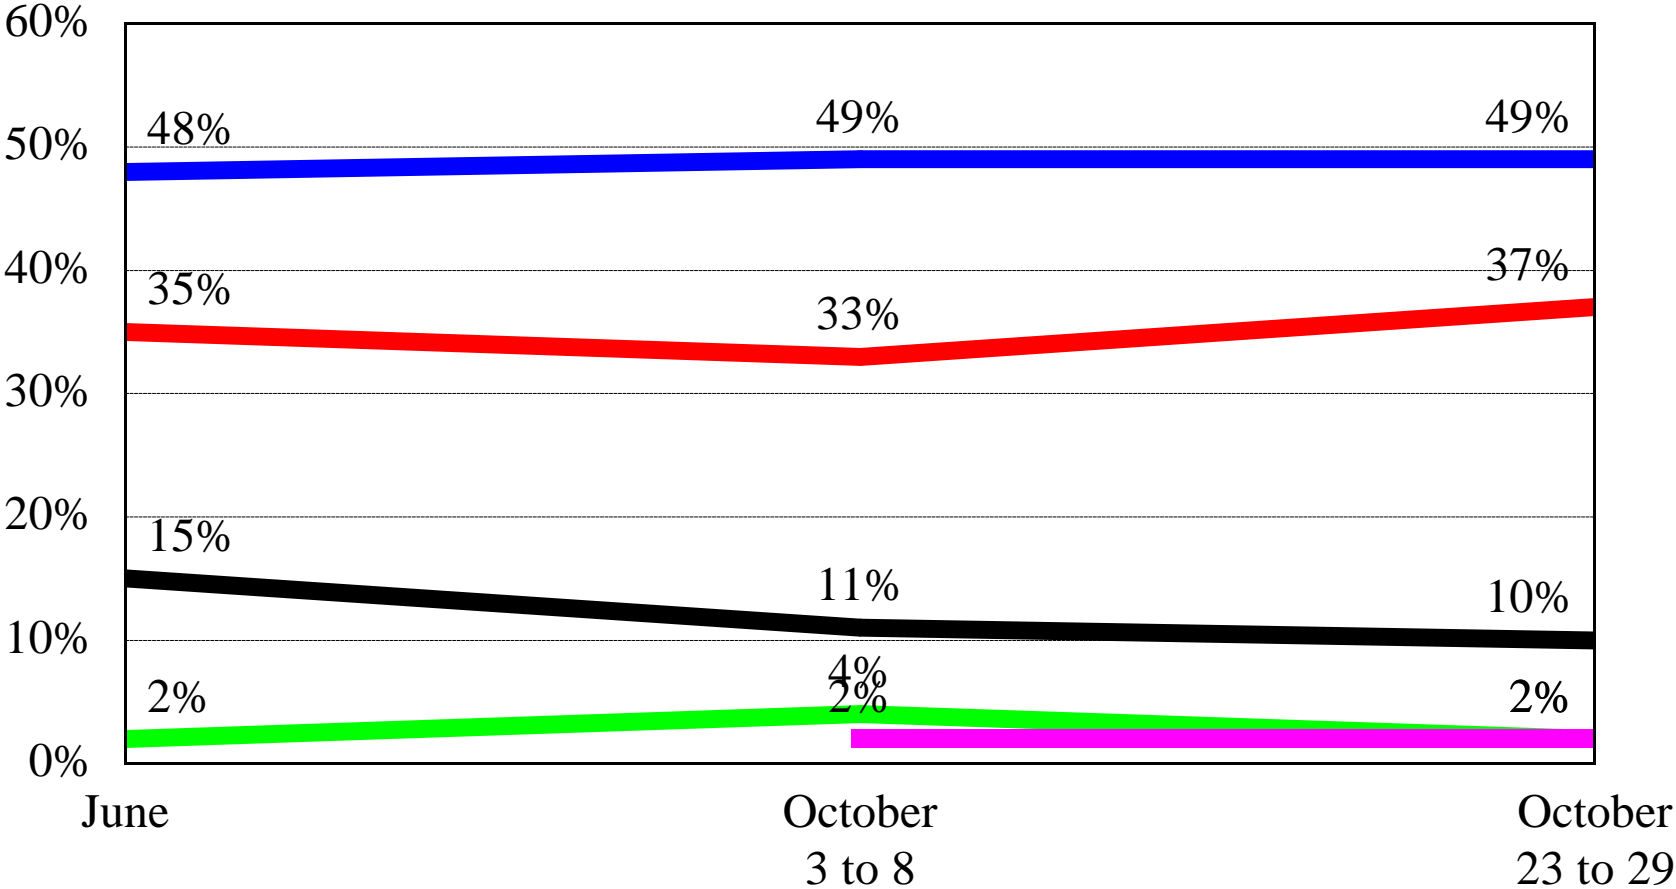

NH Governor

Likely Voters

WMUR / UNH Poll
University of New Hampshire
Survey Center