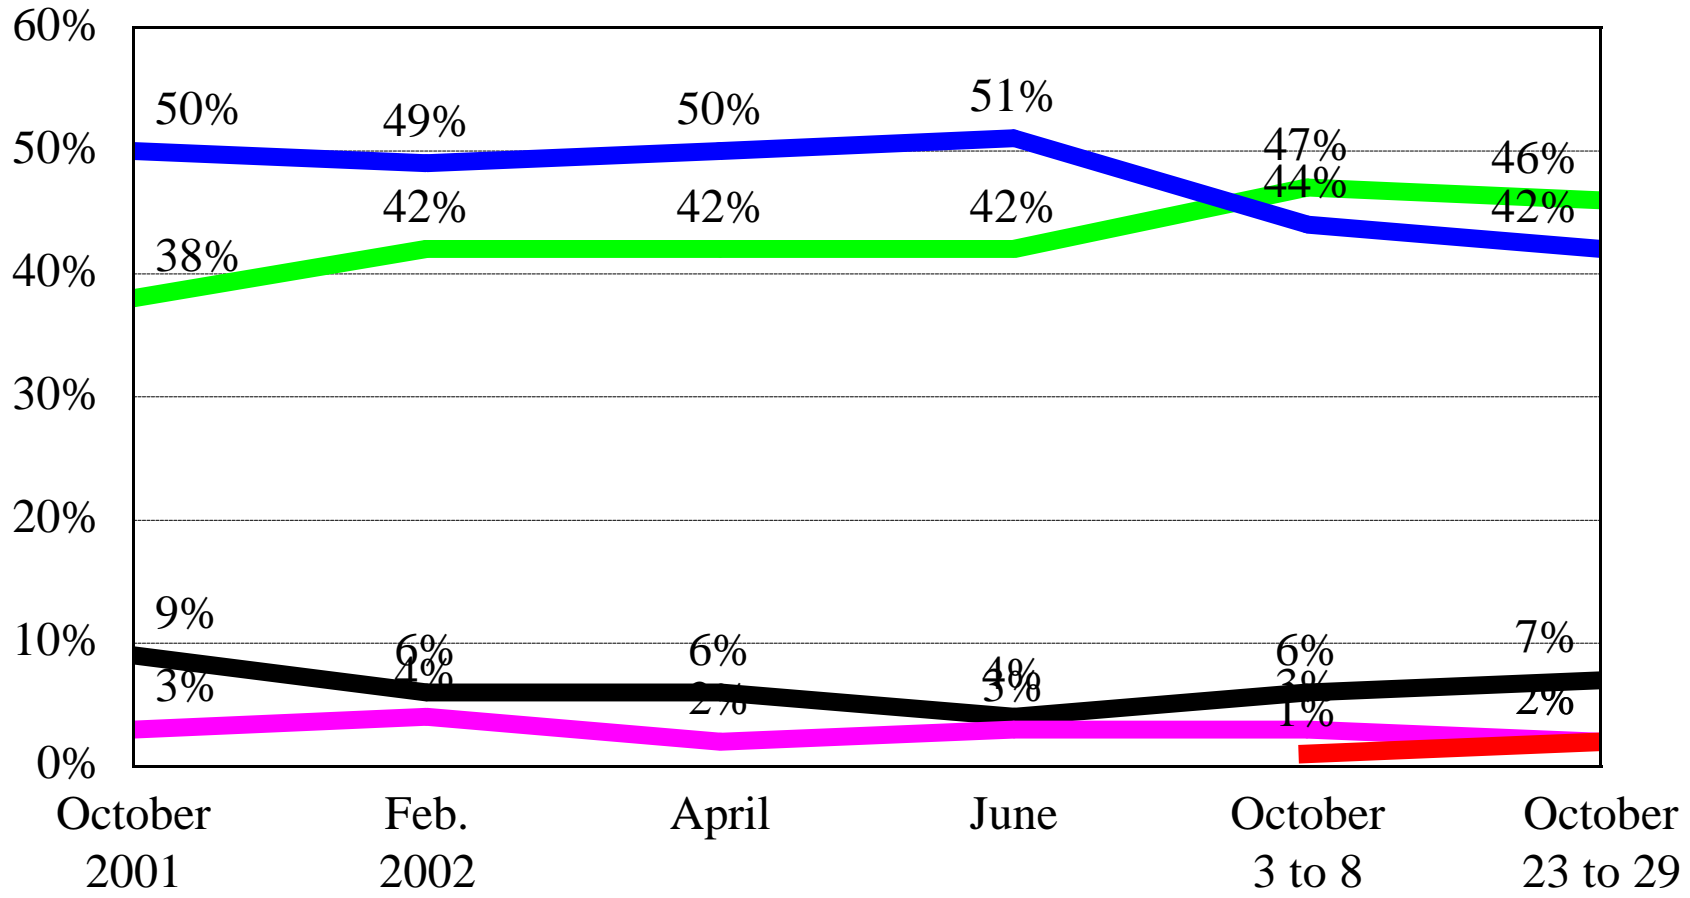

NH Senate General Election Sununu vs. Shaheen

WMUR / UNH Poll
University of New Hampshire
Survey Center