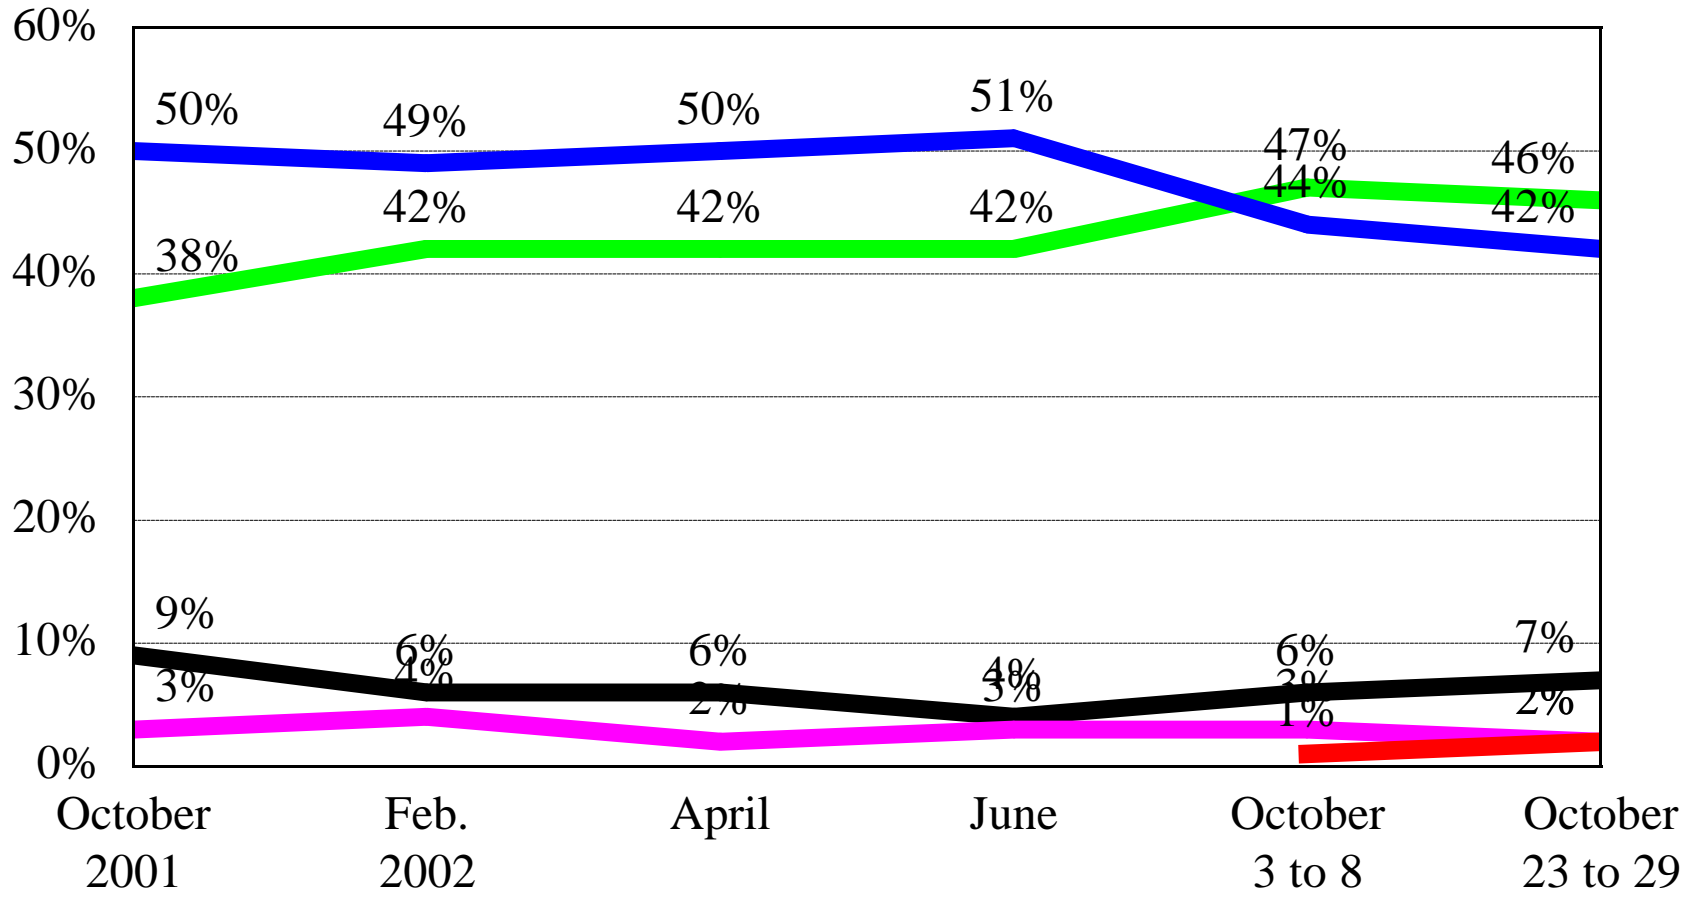

# NH Senate General Election Sununu vs. Shaheen

WMUR / UNH Poll  
University of New Hampshire  
Survey Center