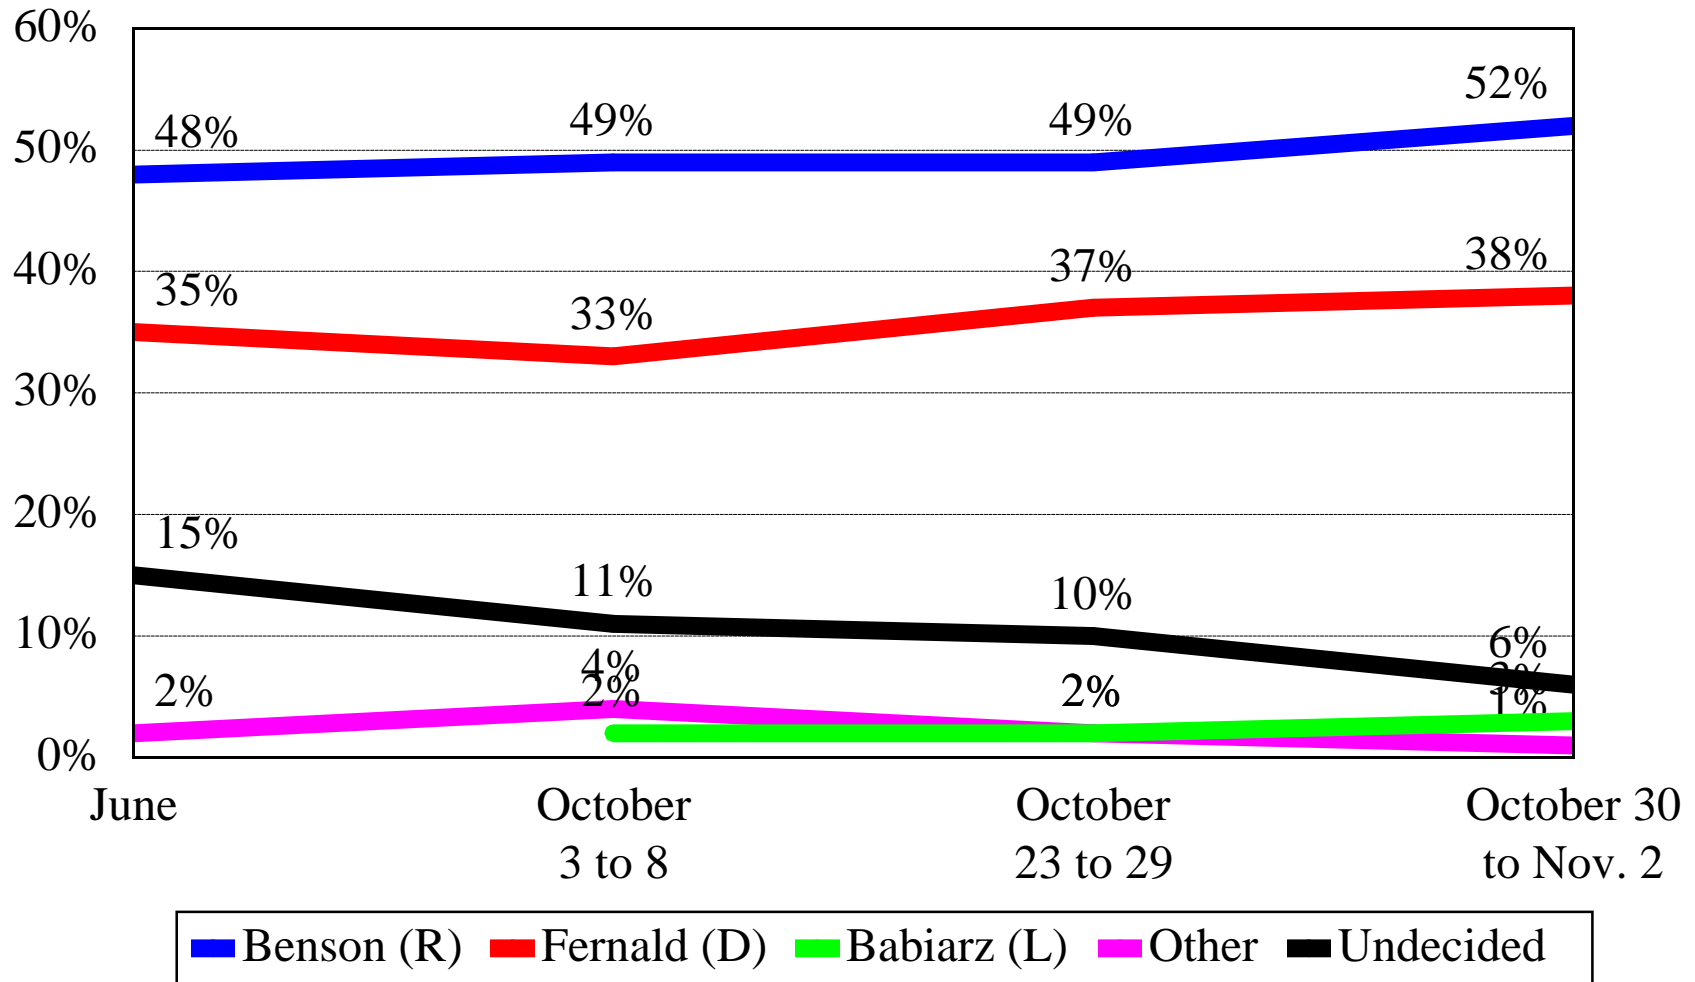

NH Governor

Granite State Poll: October '01 to June '02

WMUR / UNH Poll: October 3-8 & 23-39

USA Today / CNN NH Election Poll: October 30 - Nov. 2

All polls conducted by the University of New Hampshire Survey Center