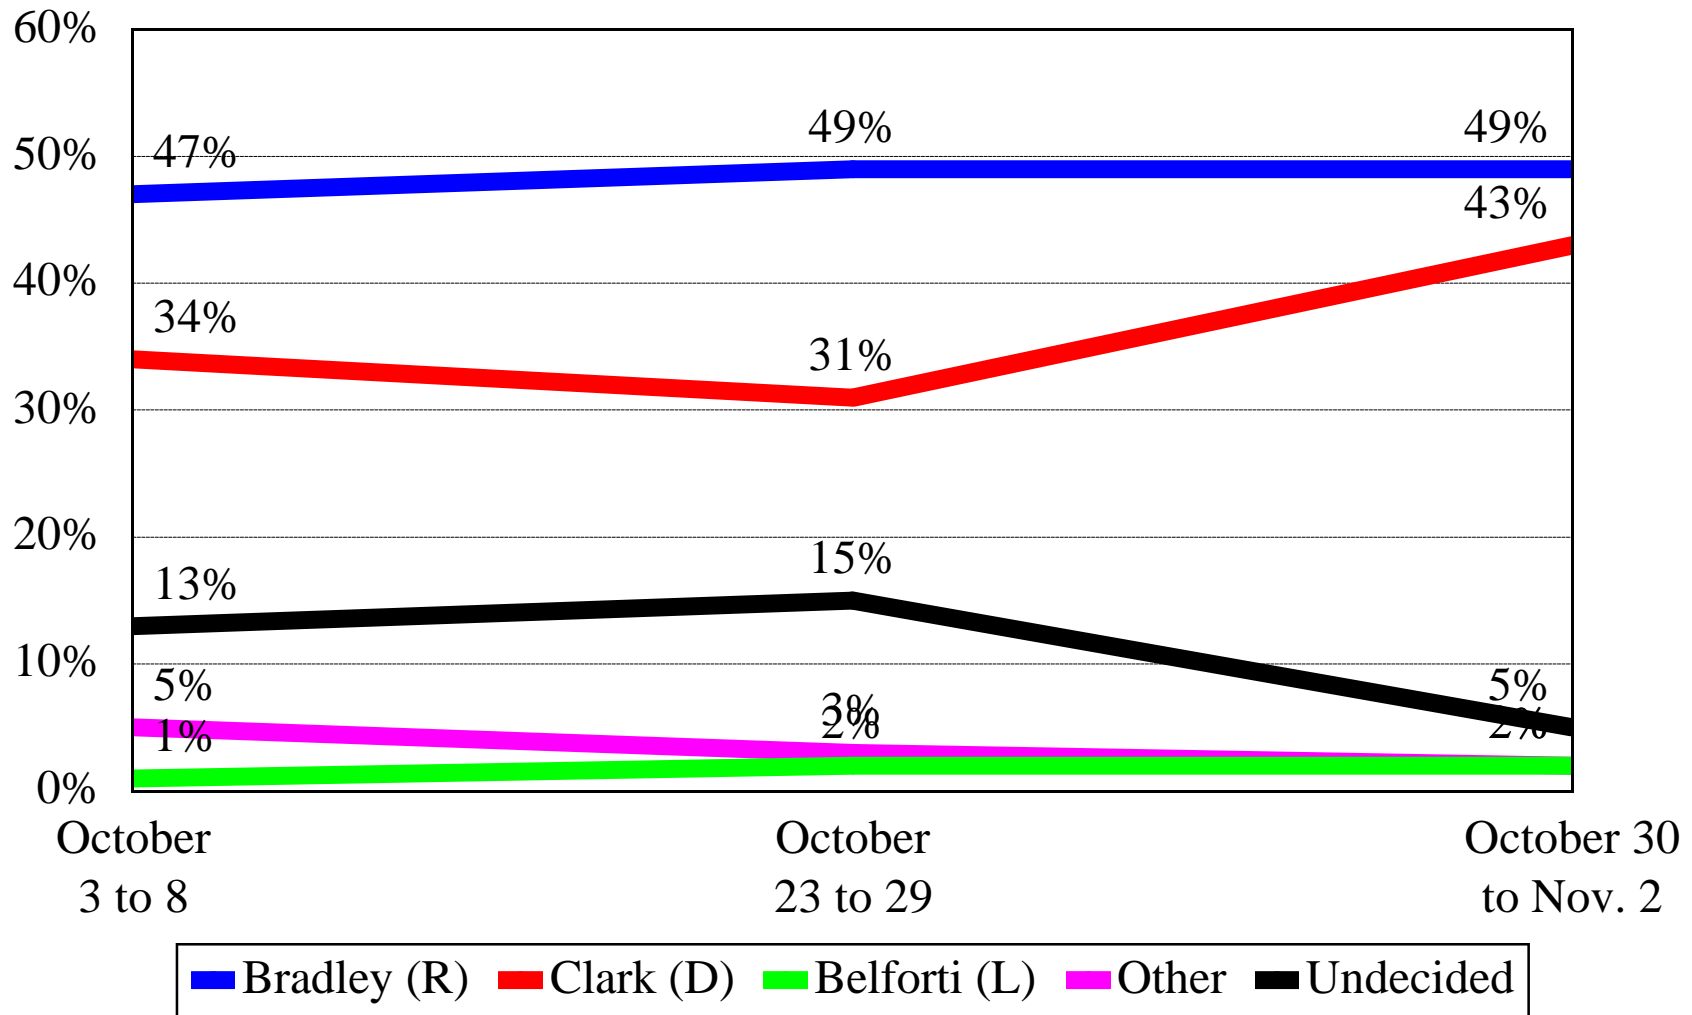

NH Senator

Granite State Poll: October '01 to June '02

WMUR / UNH Poll: October 3-8 & 23-39

USA Today / CNN NH Election Poll: October 30 - Nov. 2

All polls conducted by the University of New Hampshire Survey Center

1st Congressional District

Granite State Poll: October '01 to June '02

WMUR / UNH Poll: October 3-8 & 23-29

USA Today / CNN NH Election Poll: October 30 - Nov. 2

All polls conducted by the University of New Hampshire Survey Center