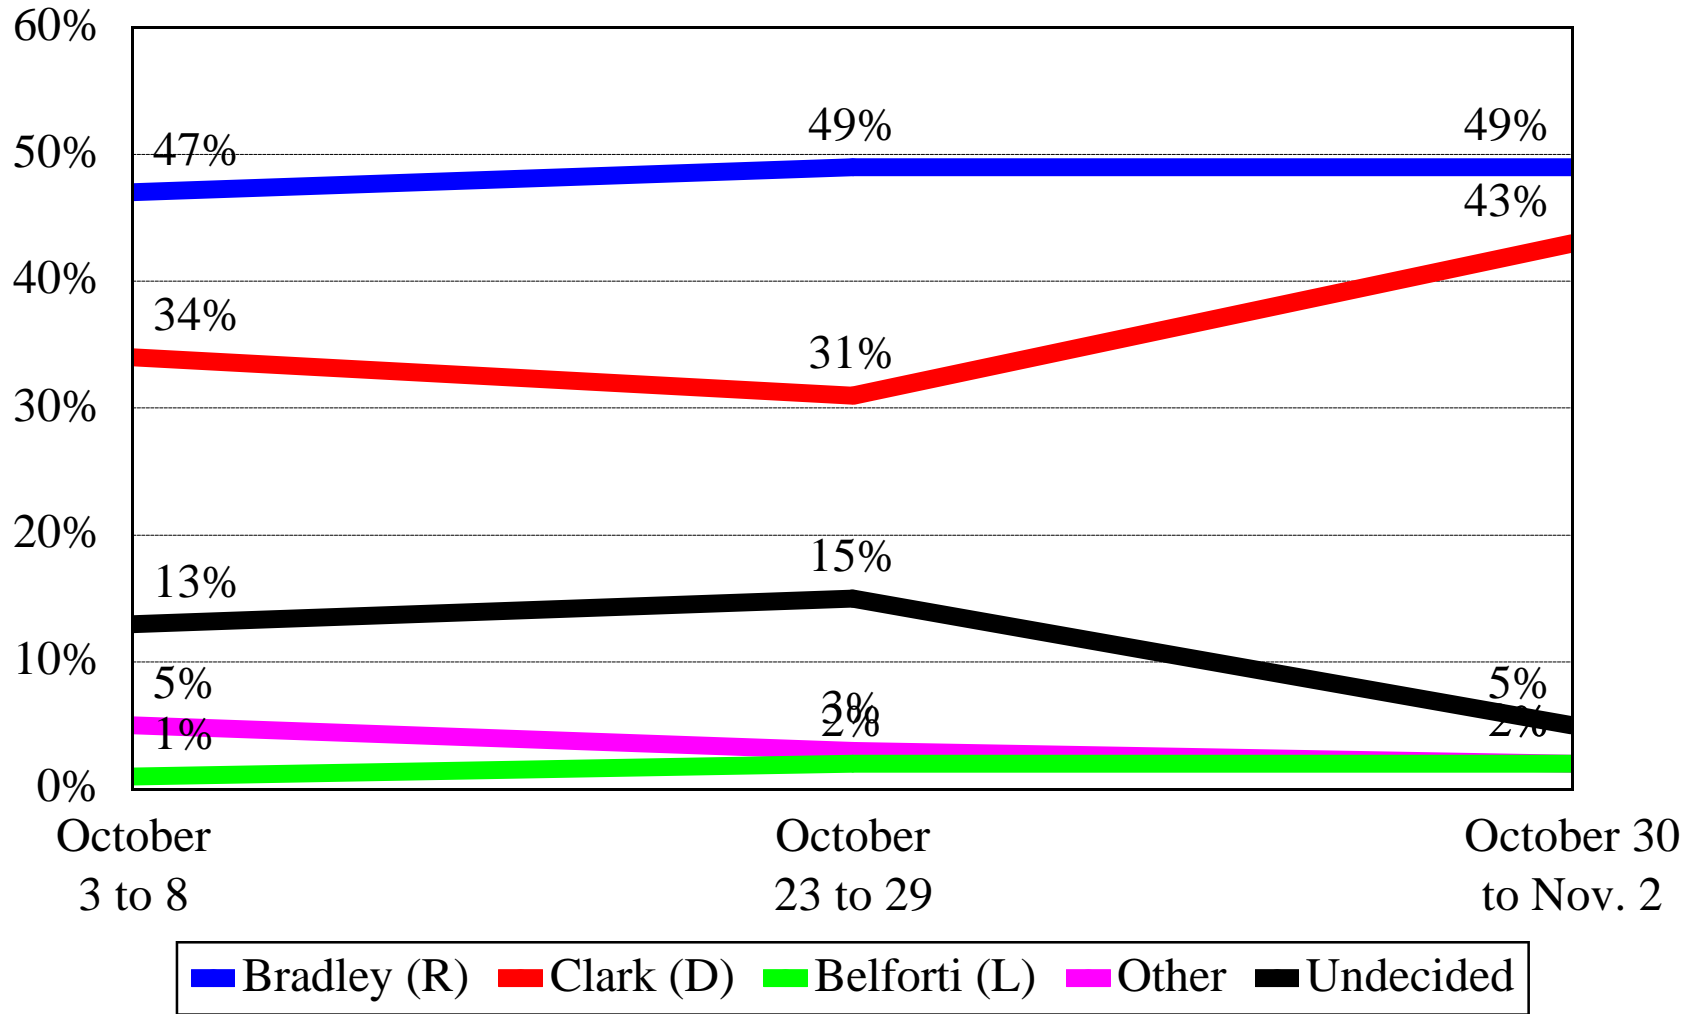

NH Senator

Granite State Poll: October '01 to June '02

WMUR / UNH Poll: October 3-8 & 23-29

USA Today / CNN NH Election Poll: October 30 - Nov. 2

All polls conducted by the University of New Hampshire Survey Center

1st Congressional District

Granite State Poll: October '01 to June '02

WMUR / UNH Poll: October 3-8 & 23-29

USA Today / CNN NH Election Poll: October 30 - Nov. 2

All polls conducted by the University of New Hampshire Survey Center