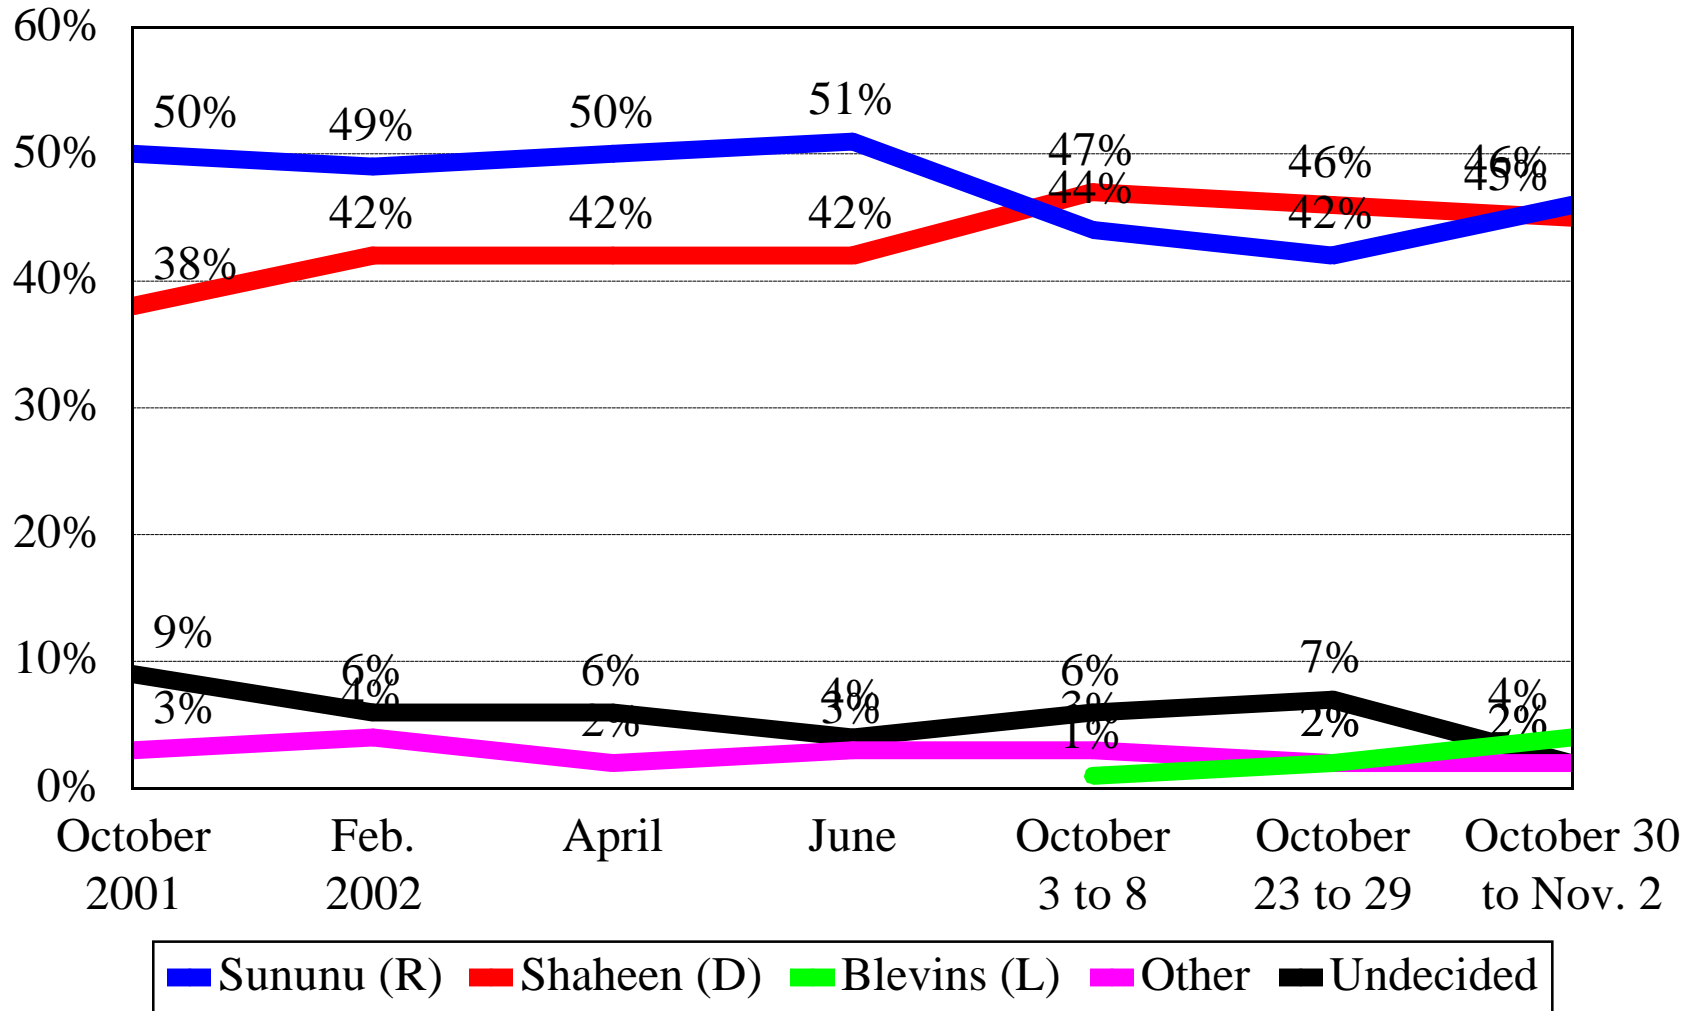

NH Senator

Granite State Poll: October '01 to June '02

WMUR / UNH Poll: October 3-8 & 23-29

USA Today / CNN NH Election Poll: October 30 - Nov. 2

All polls conducted by the University of New Hampshire Survey Center

1st Congressional District

Granite State Poll: October '01 to June '02

WMUR / UNH Poll: October 3-8 & 23-29

USA Today / CNN NH Election Poll: October 30 - Nov. 2

All polls conducted by the University of New Hampshire Survey Center