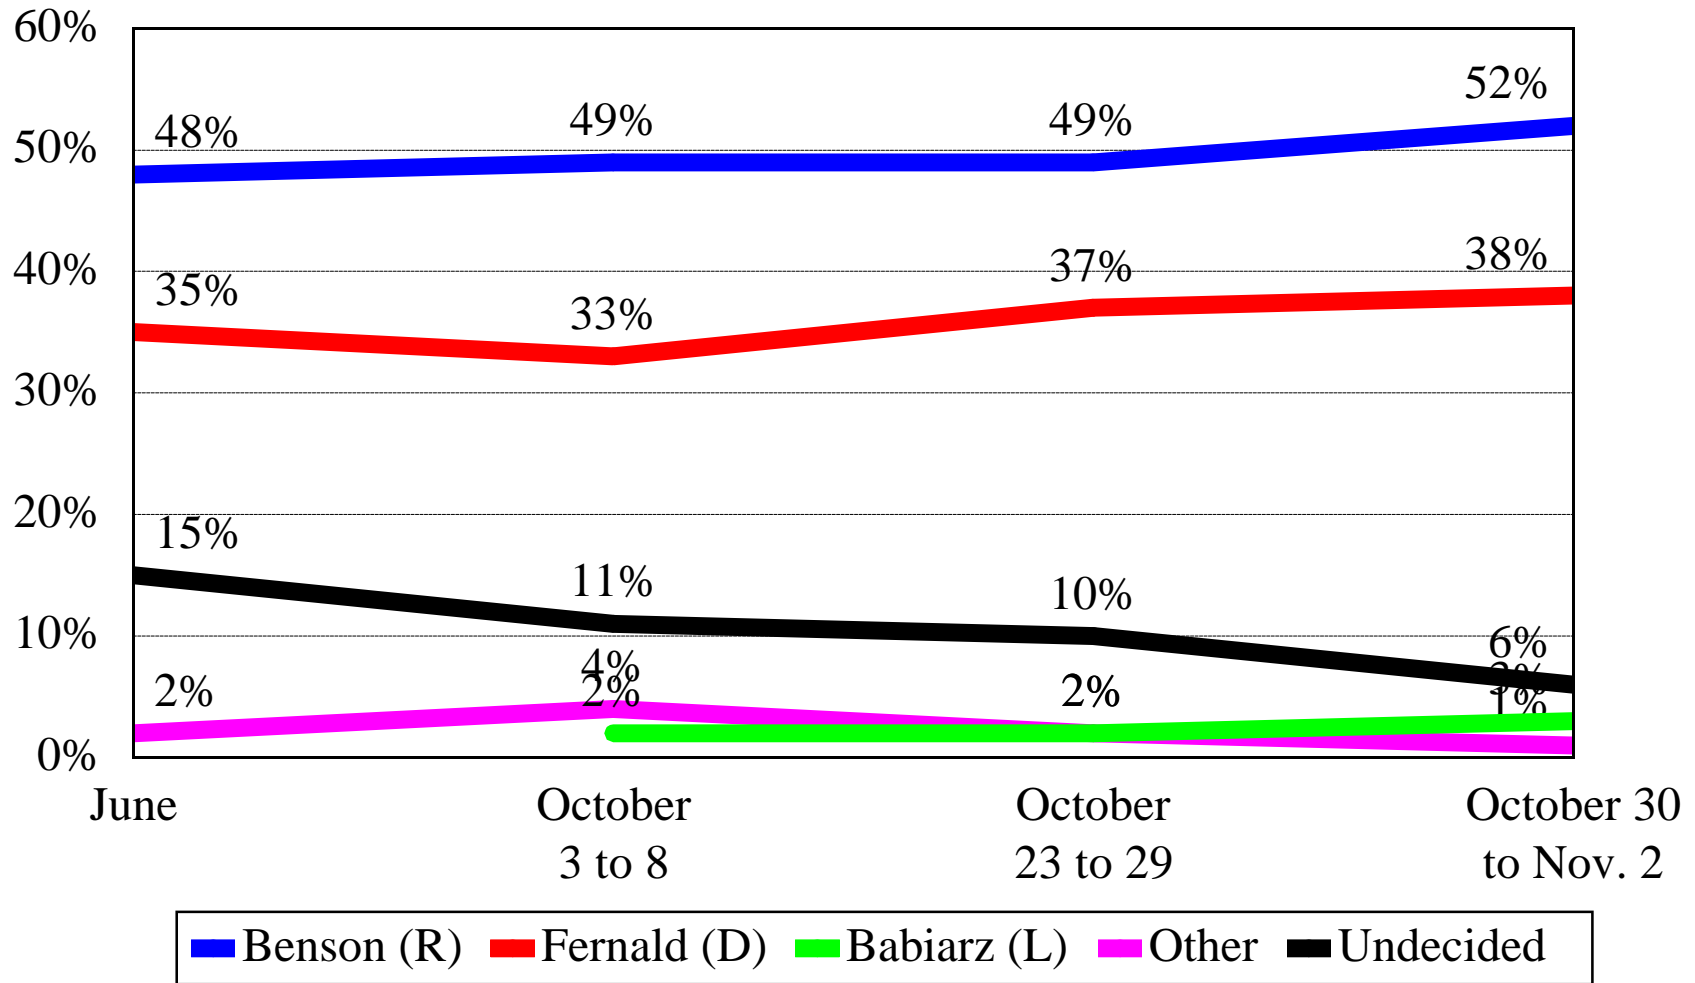

NH Governor

Granite State Poll: October '01 to June '02

WMUR / UNH Poll: October 3-8 & 23-29

USA Today / CNN NH Election Poll: October 30 - Nov. 2

All polls conducted by the University of New Hampshire Survey Center