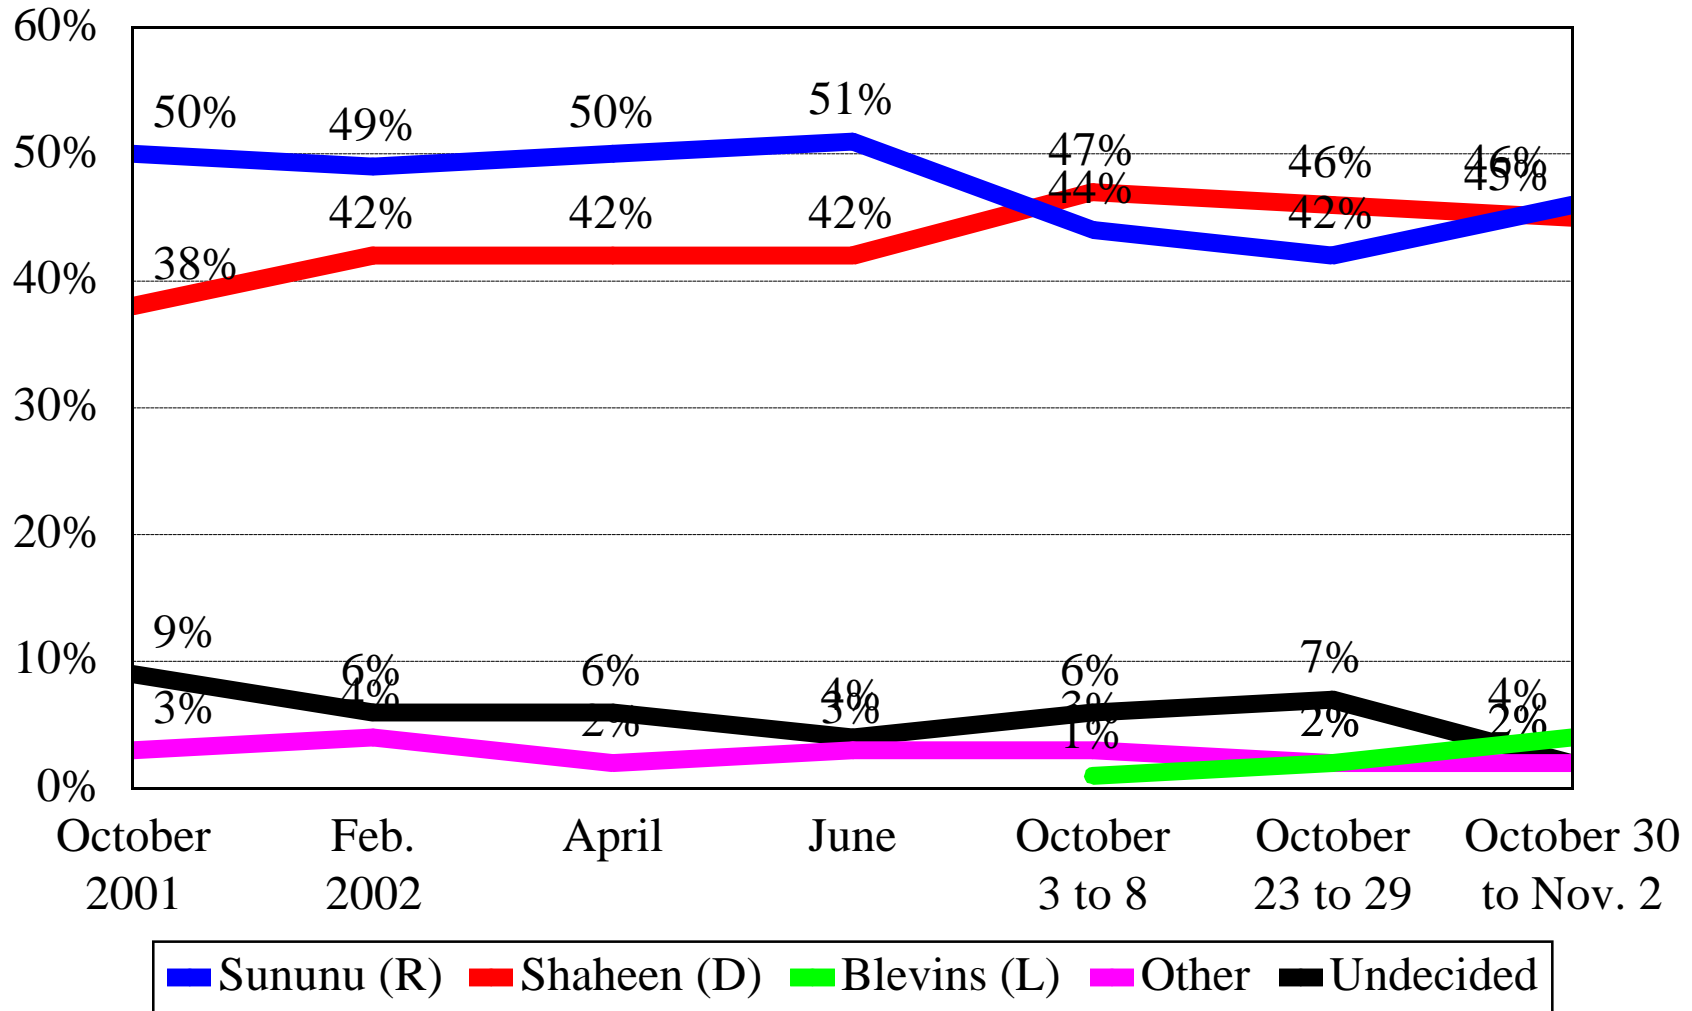

NH Senator

Granite State Poll: October '01 to June '02

WMUR / UNH Poll: October 3-8 & 23-39

USA Today / CNN NH Election Poll: October 30 - Nov. 2

All polls conducted by the University of New Hampshire Survey Center

1st Congressional District

Granite State Poll: October '01 to June '02

WMUR / UNH Poll: October 3-8 & 23-29

USA Today / CNN NH Election Poll: October 30 - Nov. 2

All polls conducted by the University of New Hampshire Survey Center