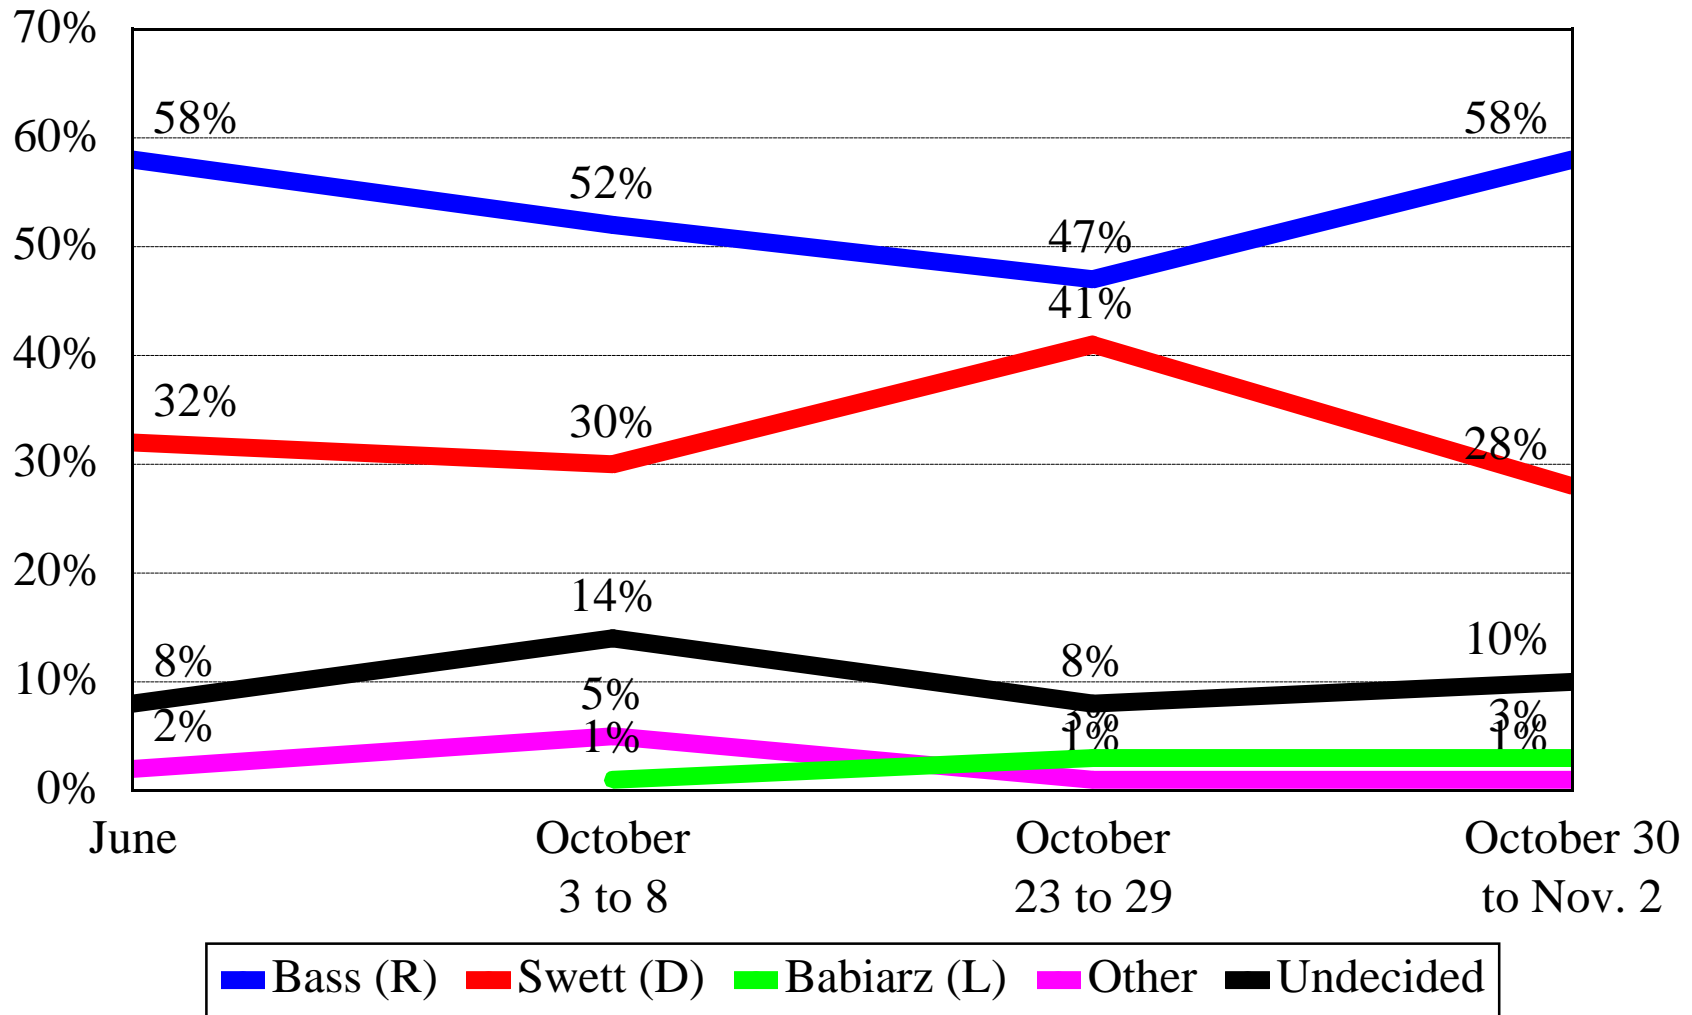

2nd Congressional District

Granite State Poll: October '01 to June '02

WMUR / UNH Poll: October 3-8 & 23-29

USA Today / CNN NH Election Poll: October 30 - Nov. 2

All polls conducted by the University of New Hampshire Survey Center