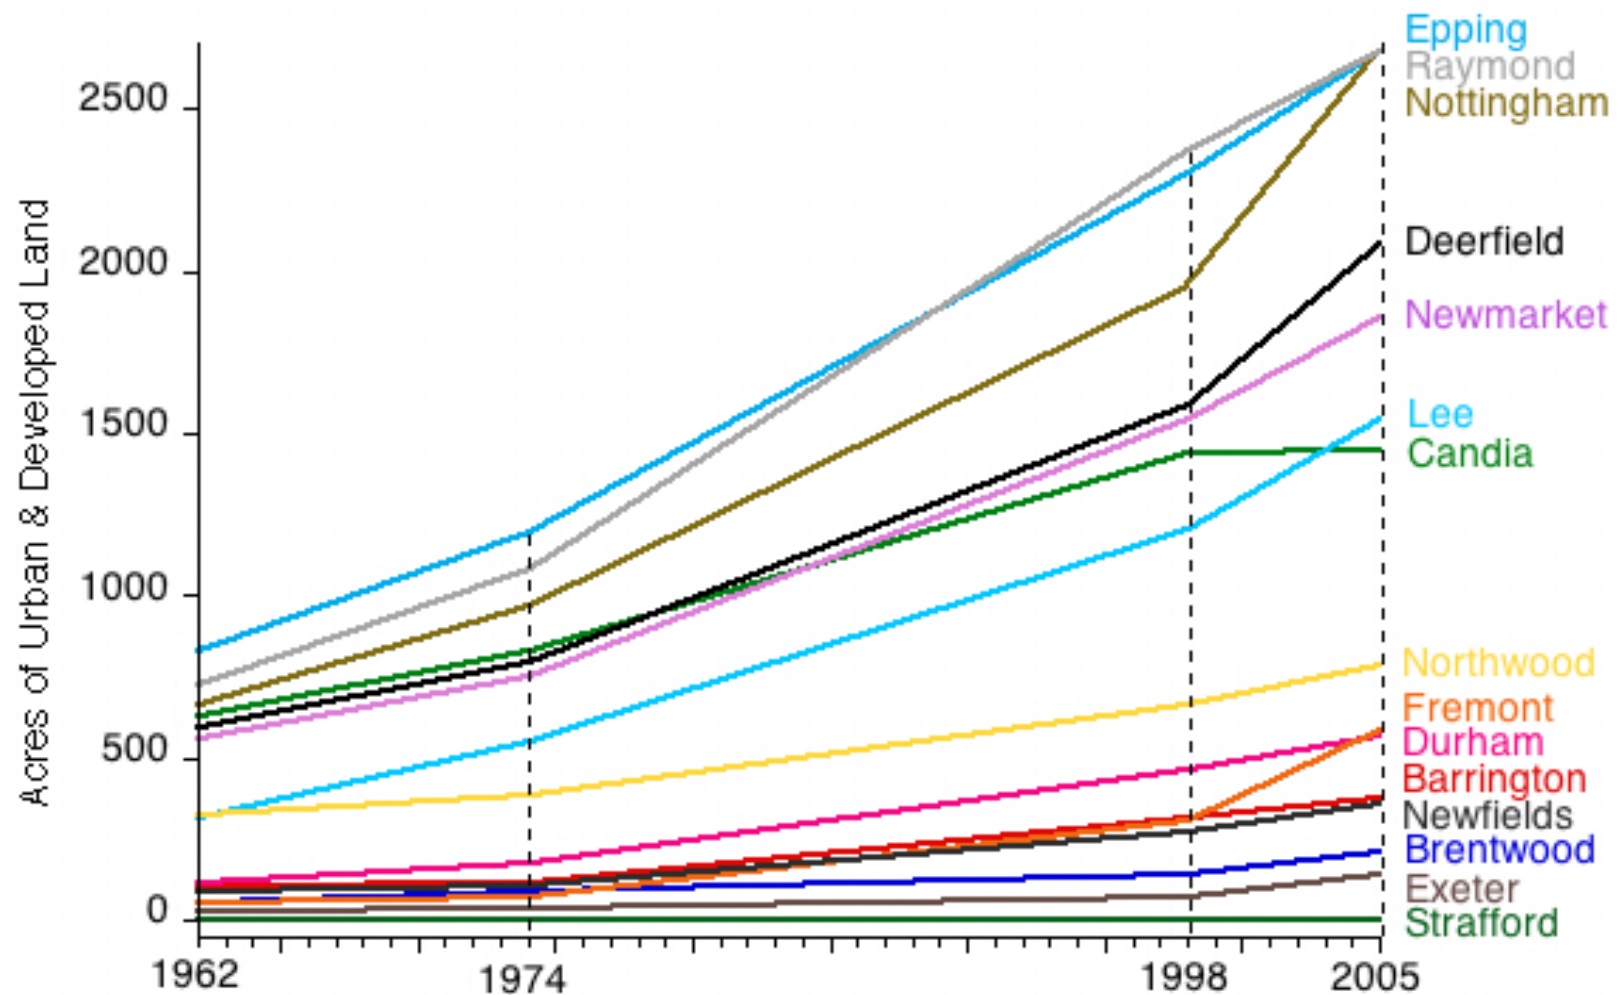

## 5 Decades of **Population Growth** and Development

Population data from US Census; land use data from NH GRANIT.

# Lamprey River Watershed Generalized Land Use - 1974

# Five Decades of Development By Municipality in the Lamprey River Watershed