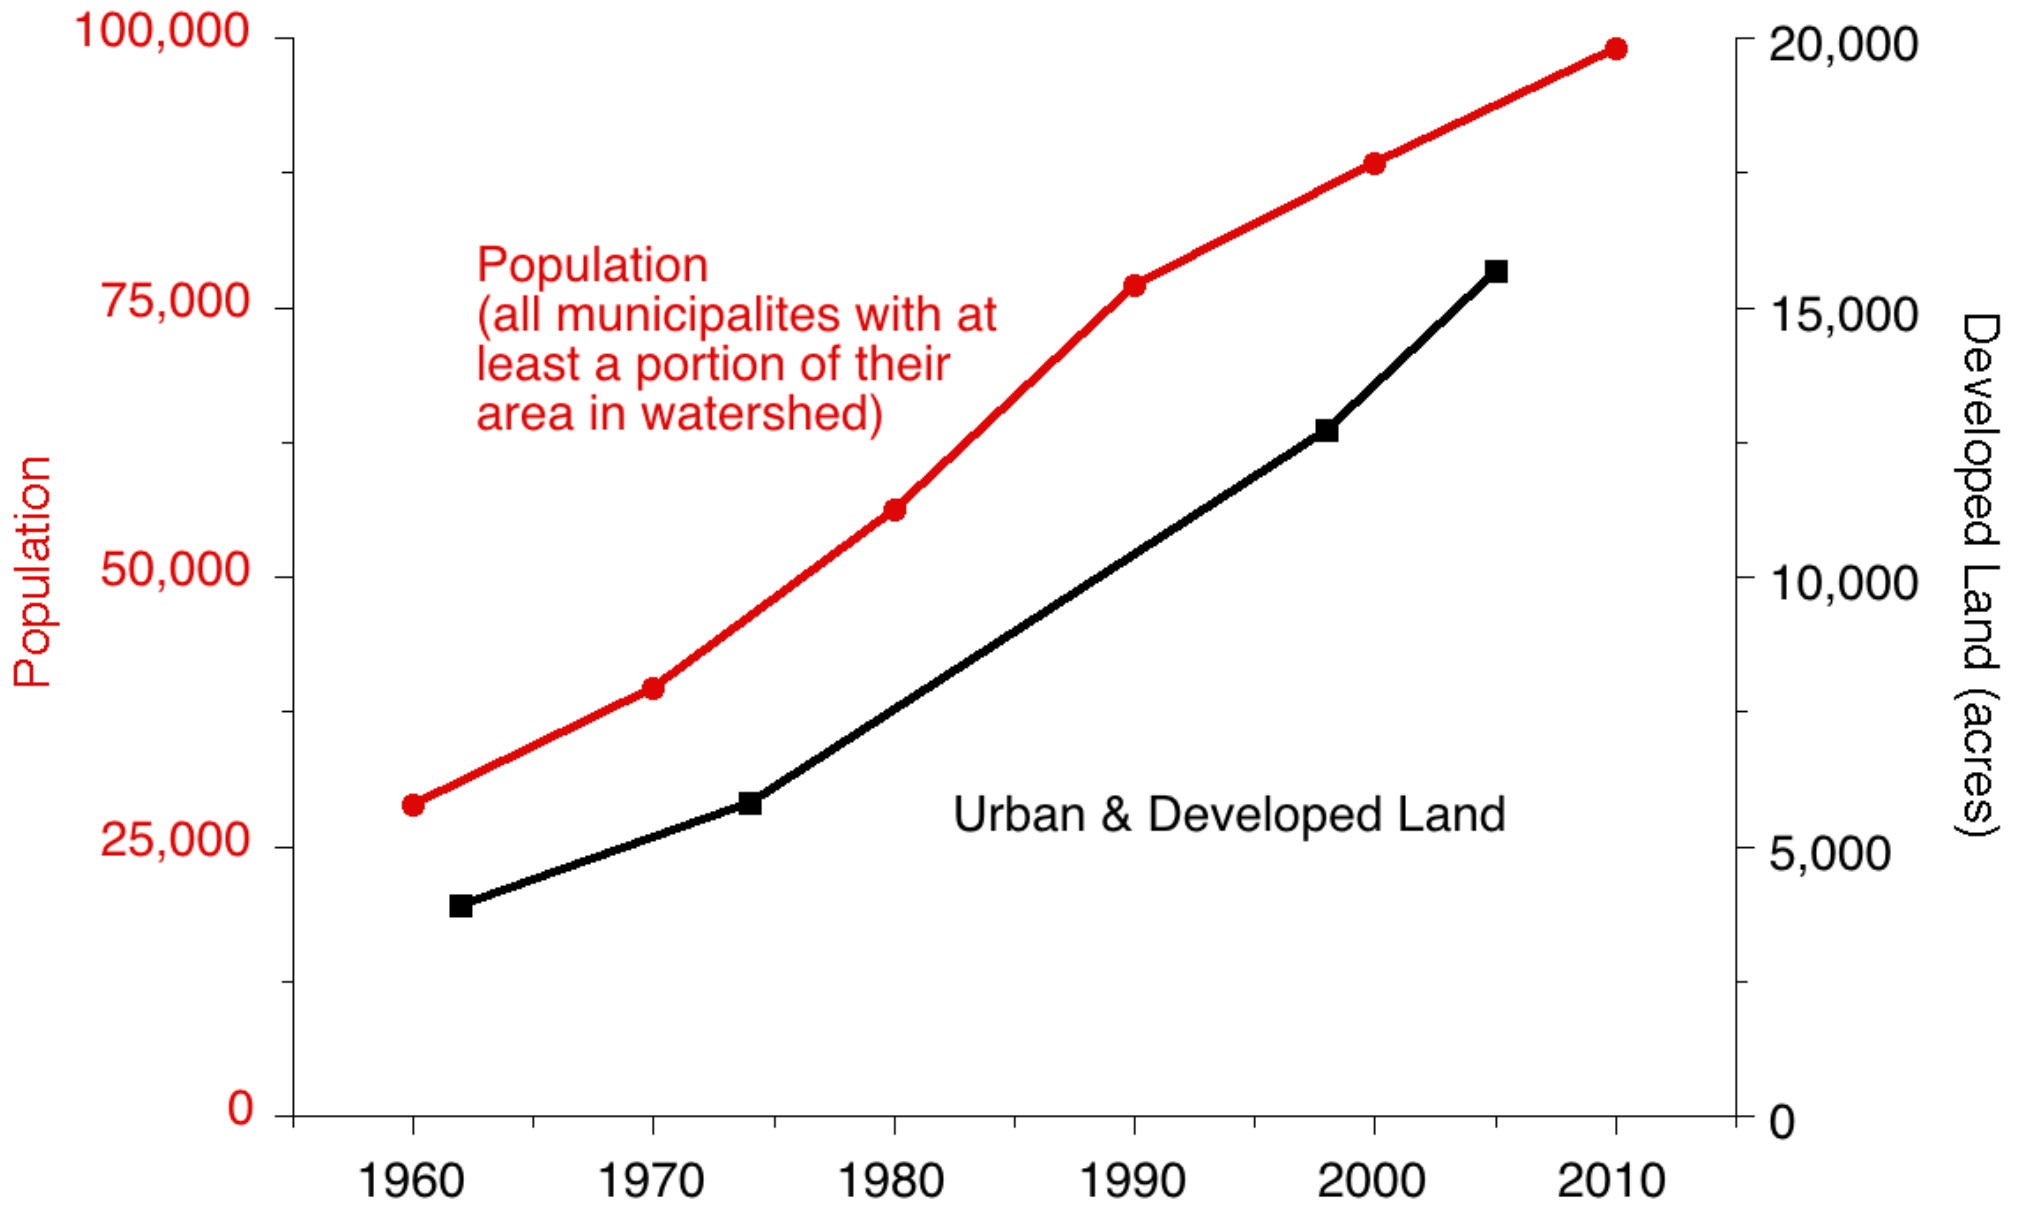

# Trends in Population and Land Use Lamprey River Watershed, New Hampshire

**Cameron Wake, PhD**

Institute for the Study of Earth, Oceans and Space  
Josephine A Lamprey Professor of Climate and Sustainability  
University of New Hampshire

## 5 Decades of **Population Growth** and Development

Population data from US Census; land use data from NH GRANIT.

# Five Decades of Development By Municipality in the Lamprey River Watershed

# Five Decades of Population Growth By Municipality in the Lamprey River Watershed