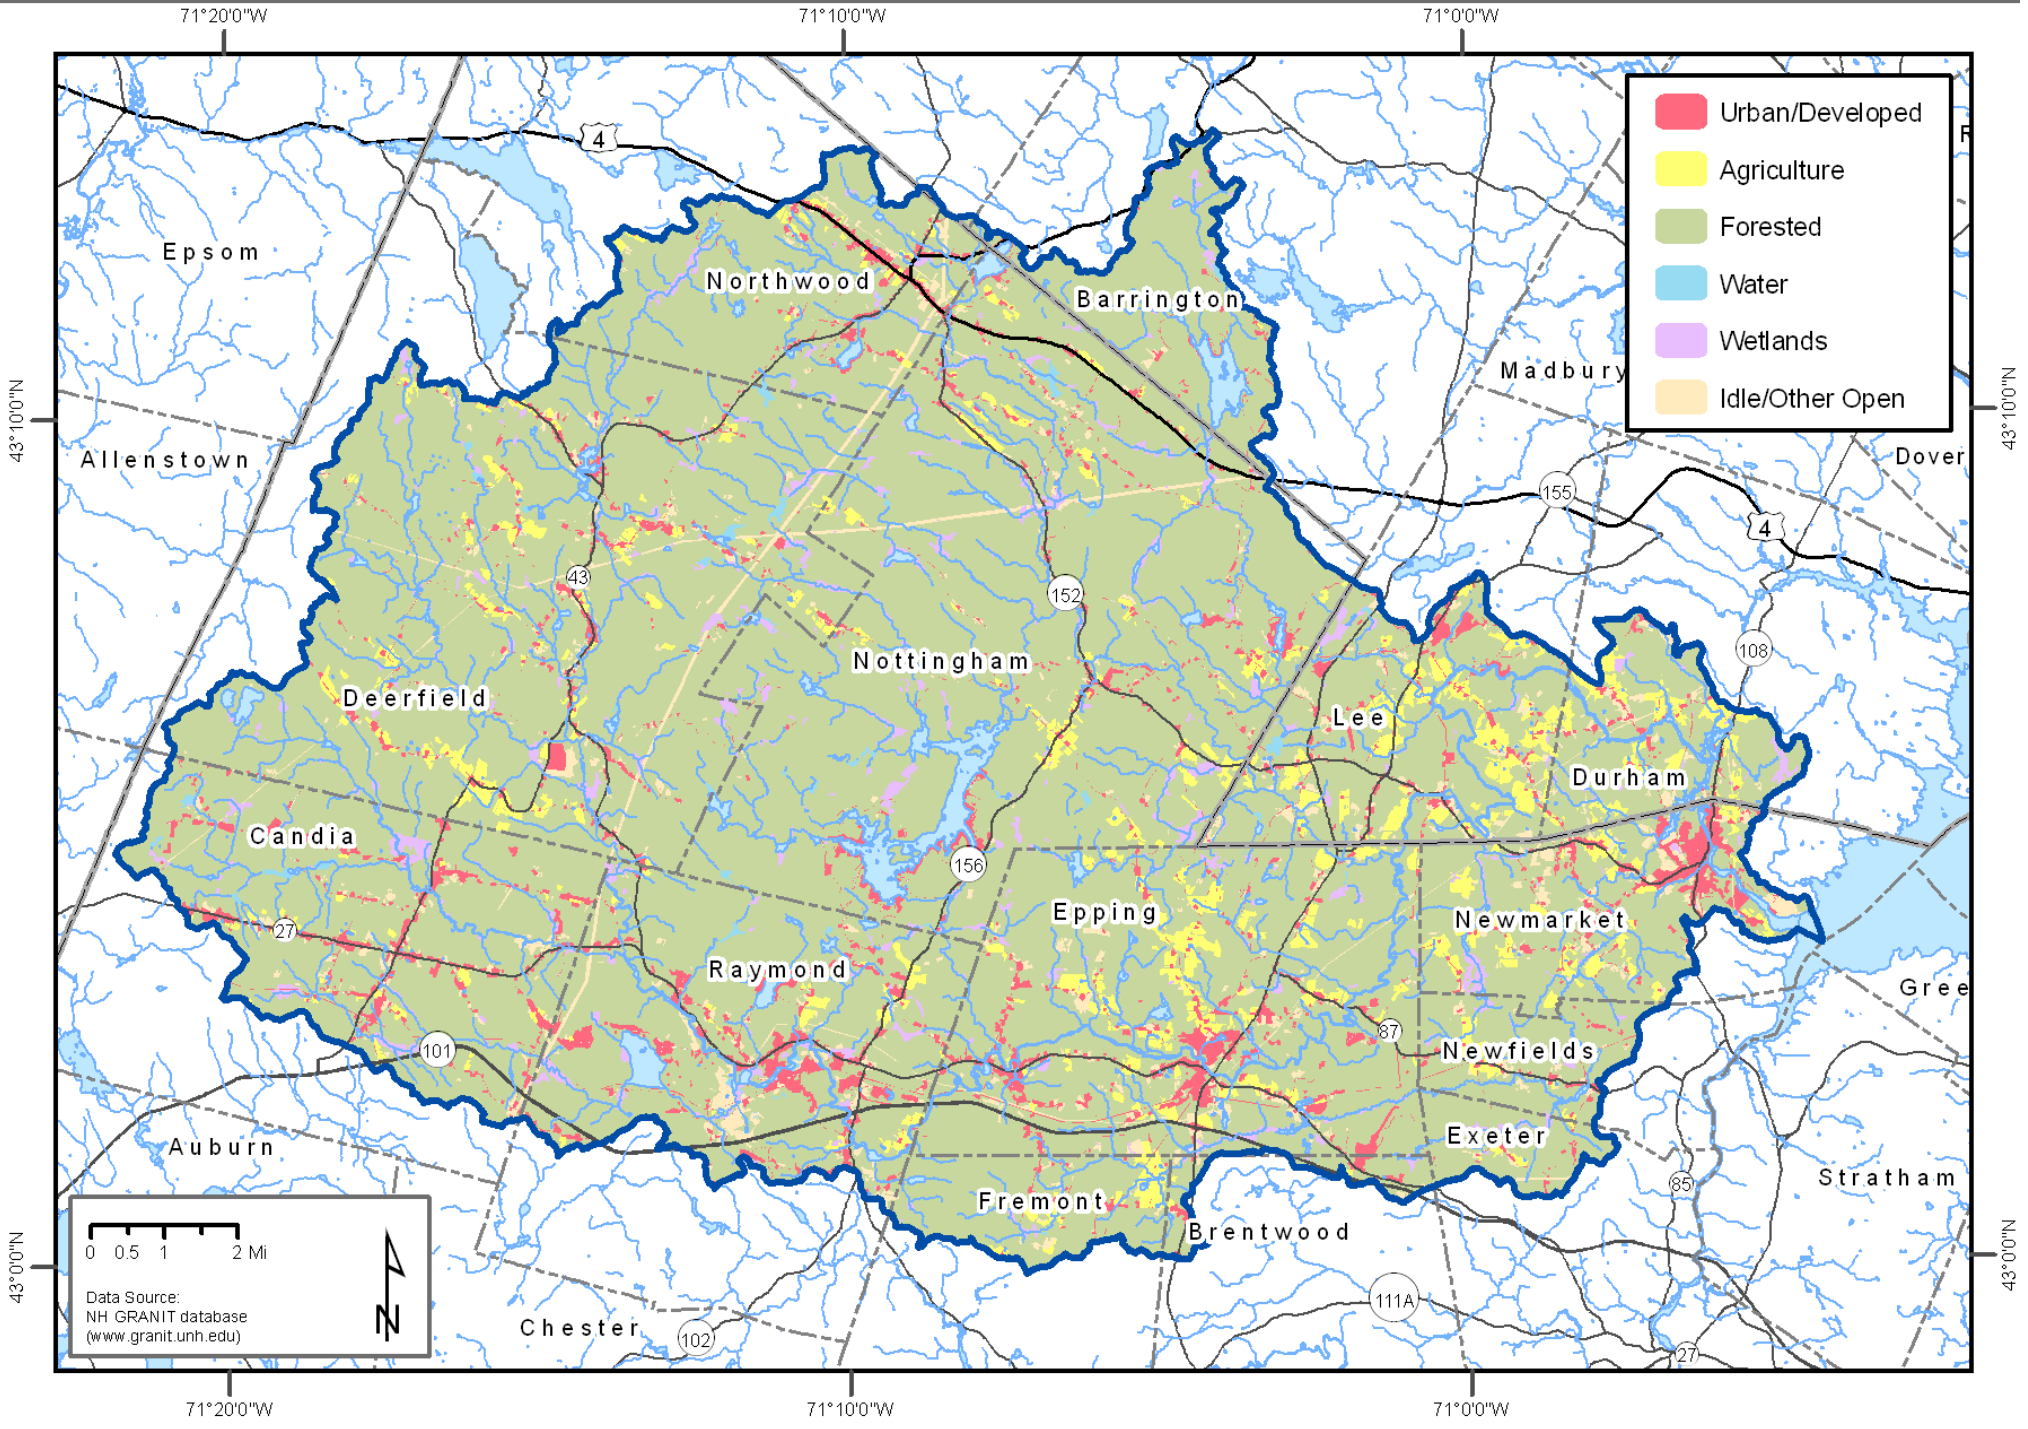

Lamprey River Watershed Generalized Land Use - 1974