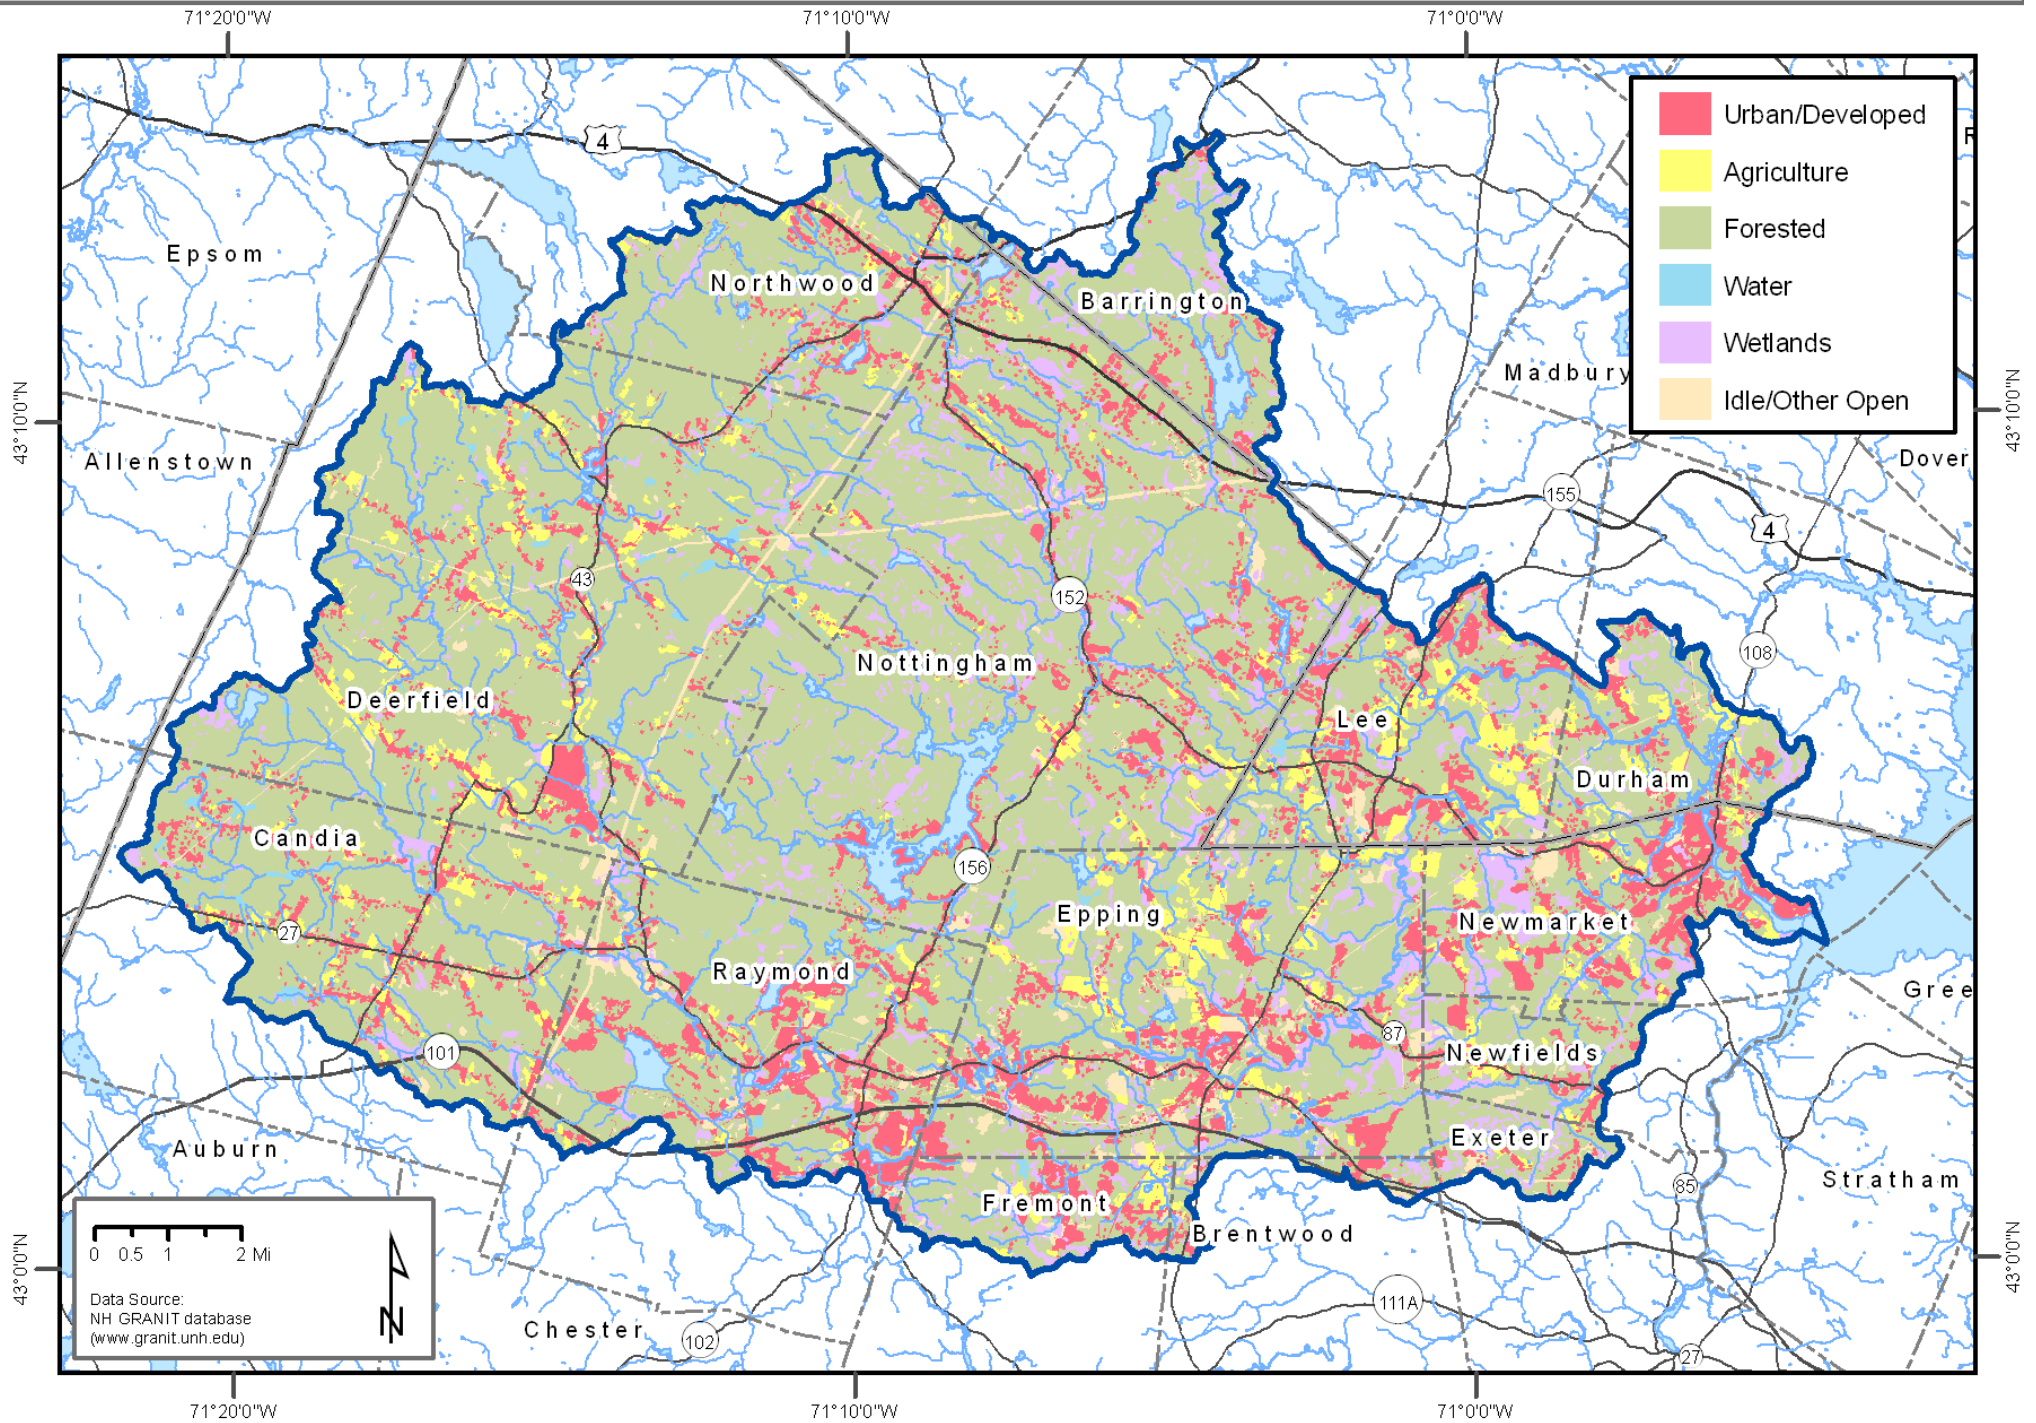

# Lamprey River Watershed Generalized Land Use - 1974

# Lamprey River Watershed Generalized Land Use - 1998

# Five Decades of Development By Municipality in the Lamprey River Watershed

# Five Decades of Population Growth By Municipality in the Lamprey River Watershed