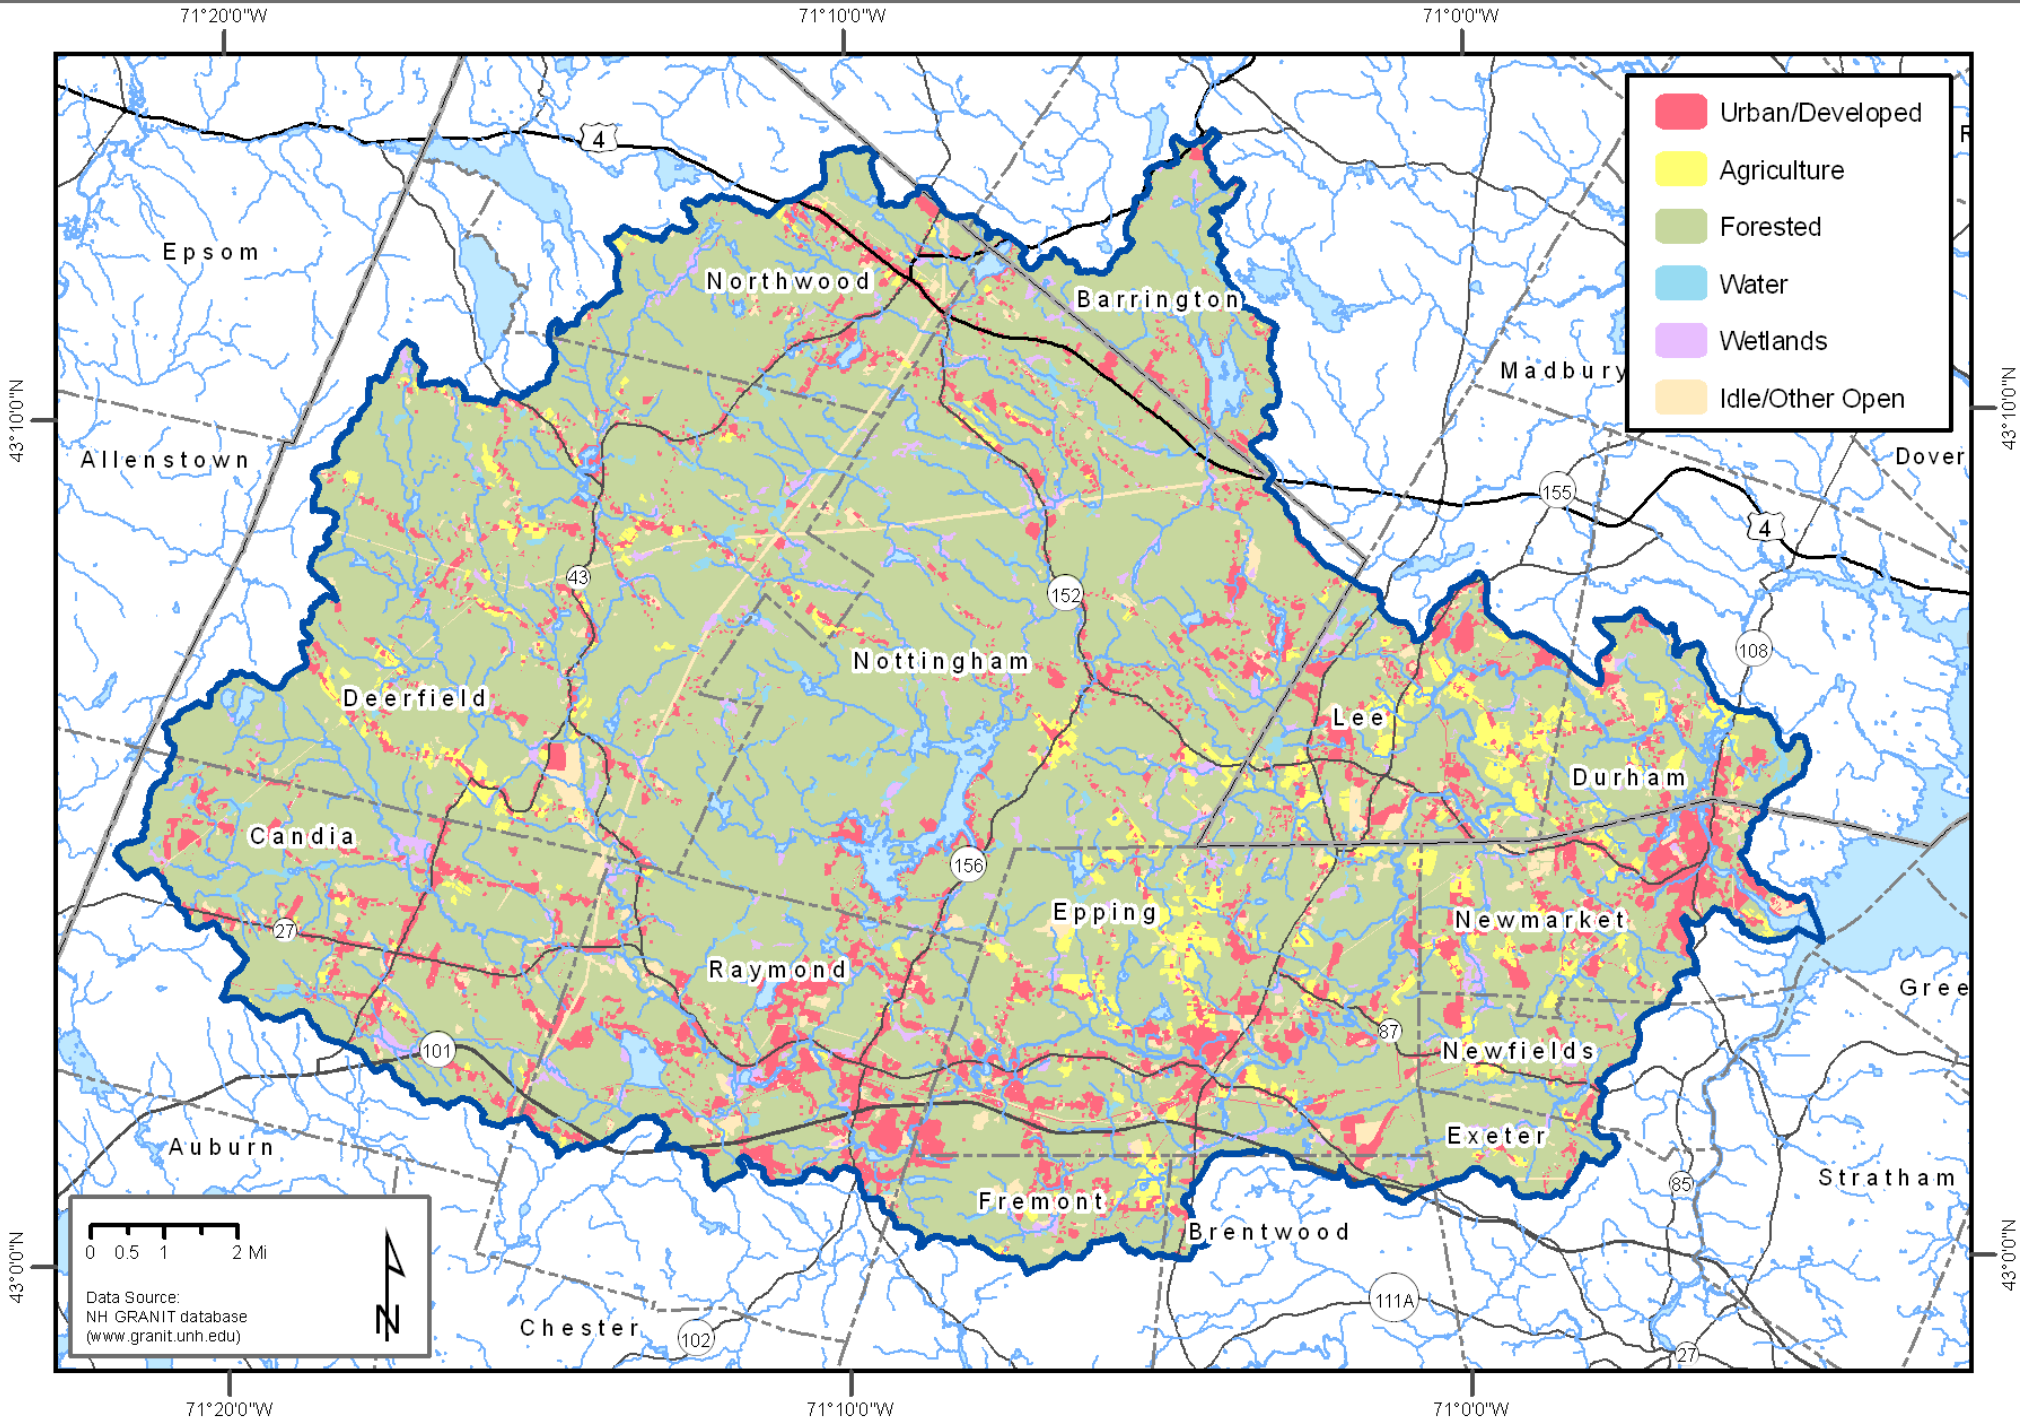

Lamprey River Watershed Generalized Land Use - 1998