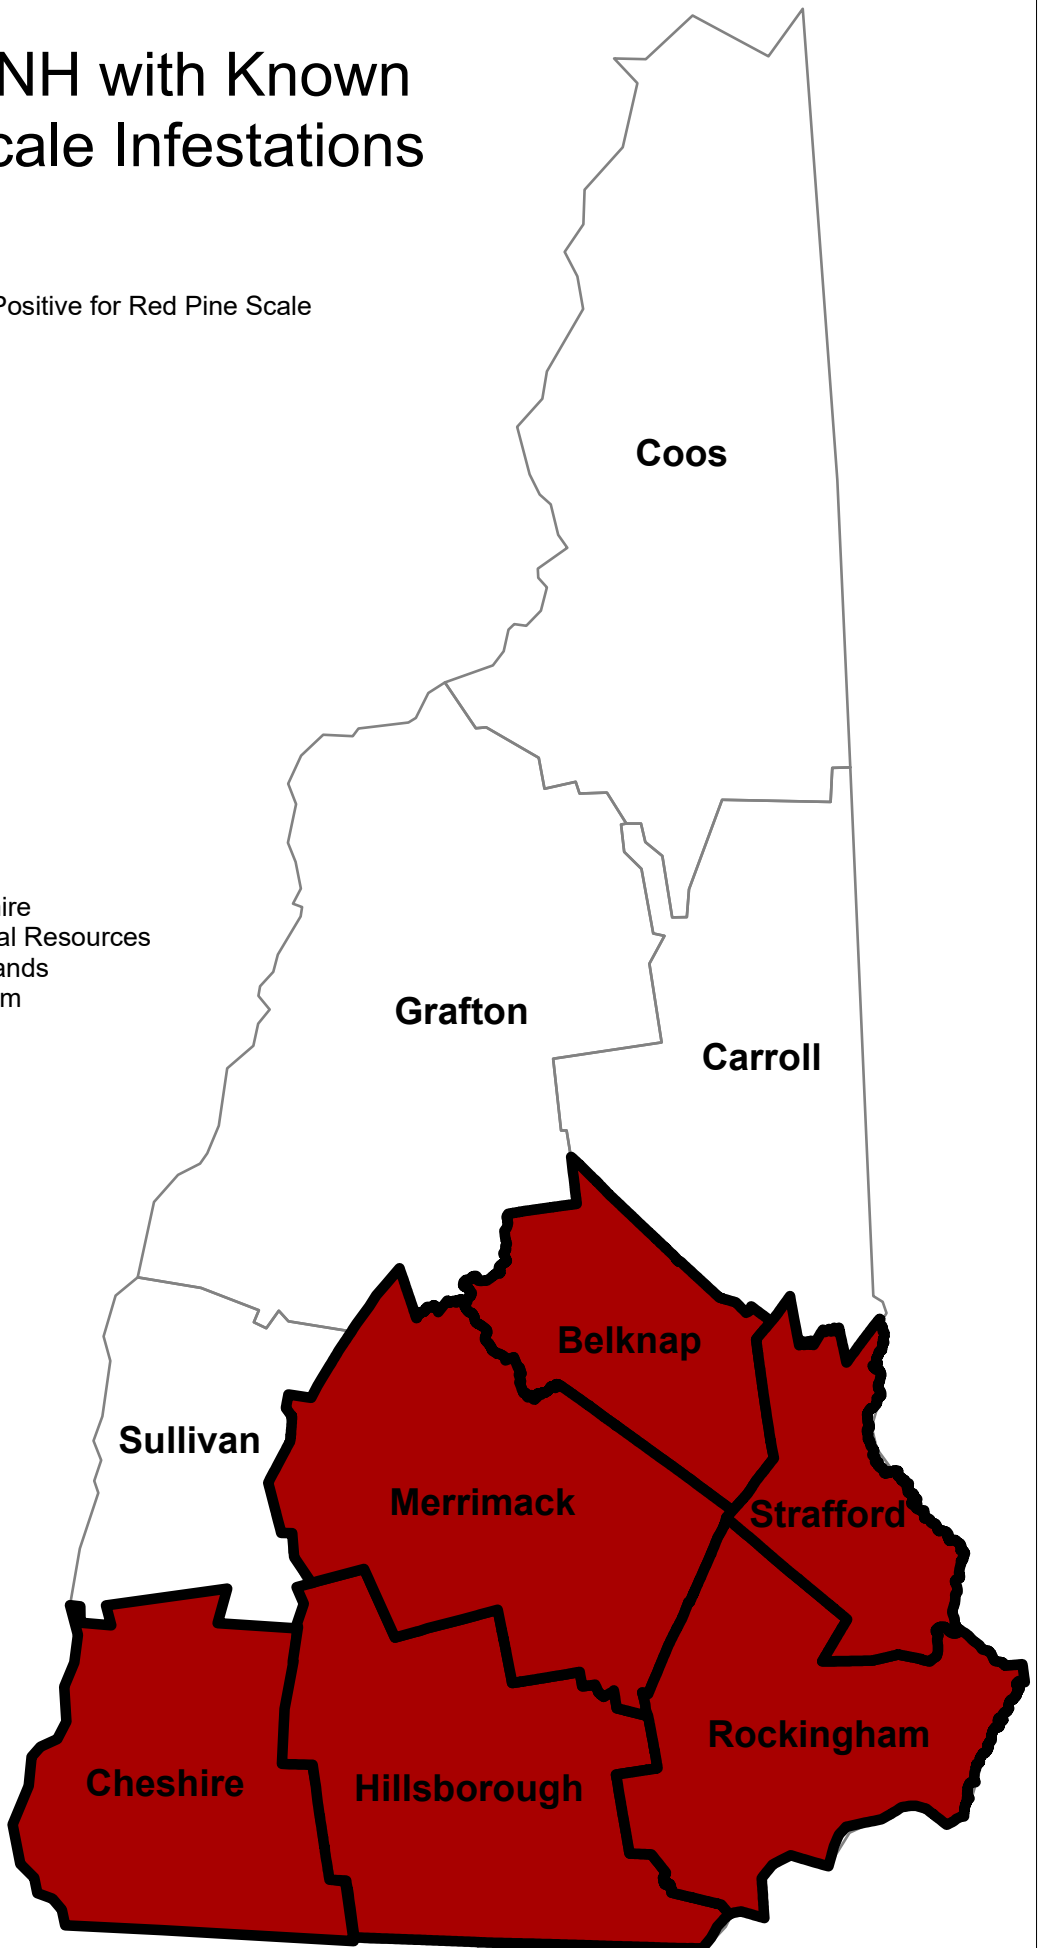

Counties in NH with Known Red Pine Scale Infestations

 Counties Positive for Red Pine Scale

State of New Hampshire
Department of Natural & Cultural Resources
Division of Forests & Lands
Forest Health Program